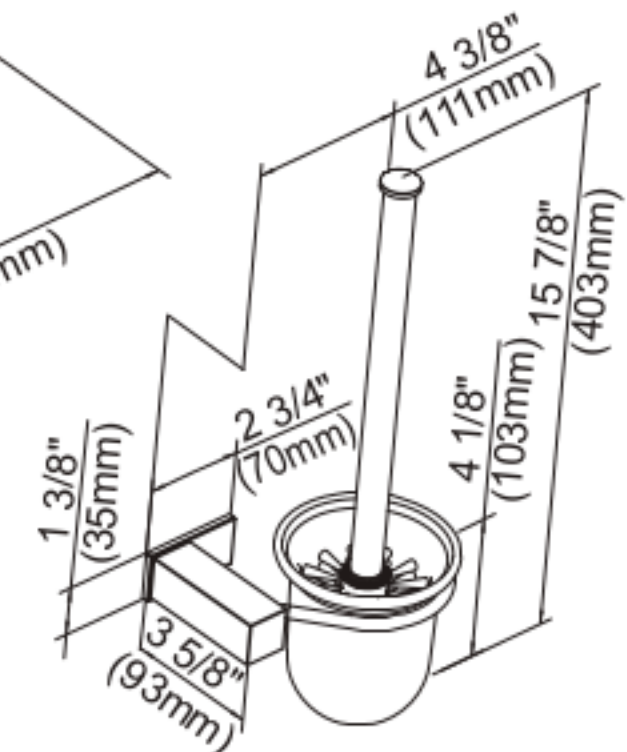

Toilet Brush

Submittal Information:

Job Name: _____

Location: _____

Contractor: _____

Contact #: _____