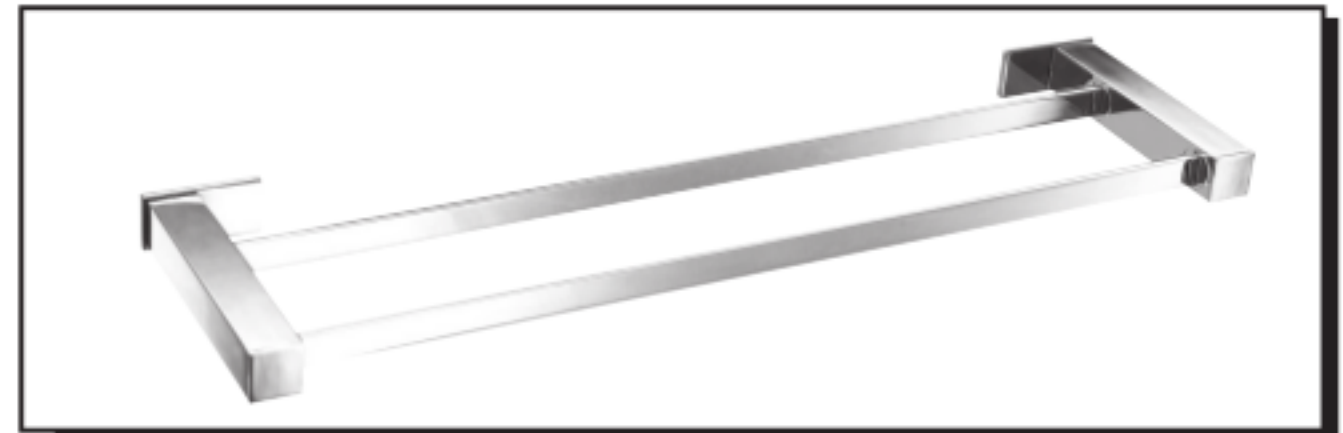

SPECIFICATIONS

SIRIUS™ BATH ACCESSORY COLLECTION

Description

- Matches Sirius™ collection
- Mounting hardware provided
- Sirius™ 18" and 24" Glass Shelves are constructed with tempered glass
- Sirius™ Wall Mount Toilet Brush is constructed with frosted glass cup and metal brush handle with synthetic bristles
- The glass shelves can hold a maximum weight of 22 lbs

Warranty

Danze products are covered by a manufacturer's limited "lifetime" warranty on finish and manufacturing defects.

Available Finishes

- Chrome
- Brushed Nickel (BN)

D446131 - 18" Towel Bar
D446132 - 24" Towel Bar

D446133 - 24" Double Towel Bar

D446134 - 18" Glass Shelf
D446135 - 24" Glass Shelf

18", 24" - Glass Shelf

24" Double Towel Bar

18", 24" - Towel Bar

D446136 - Dual Function - Paper Holder or Towel Bar

D446137 - Robe Hook