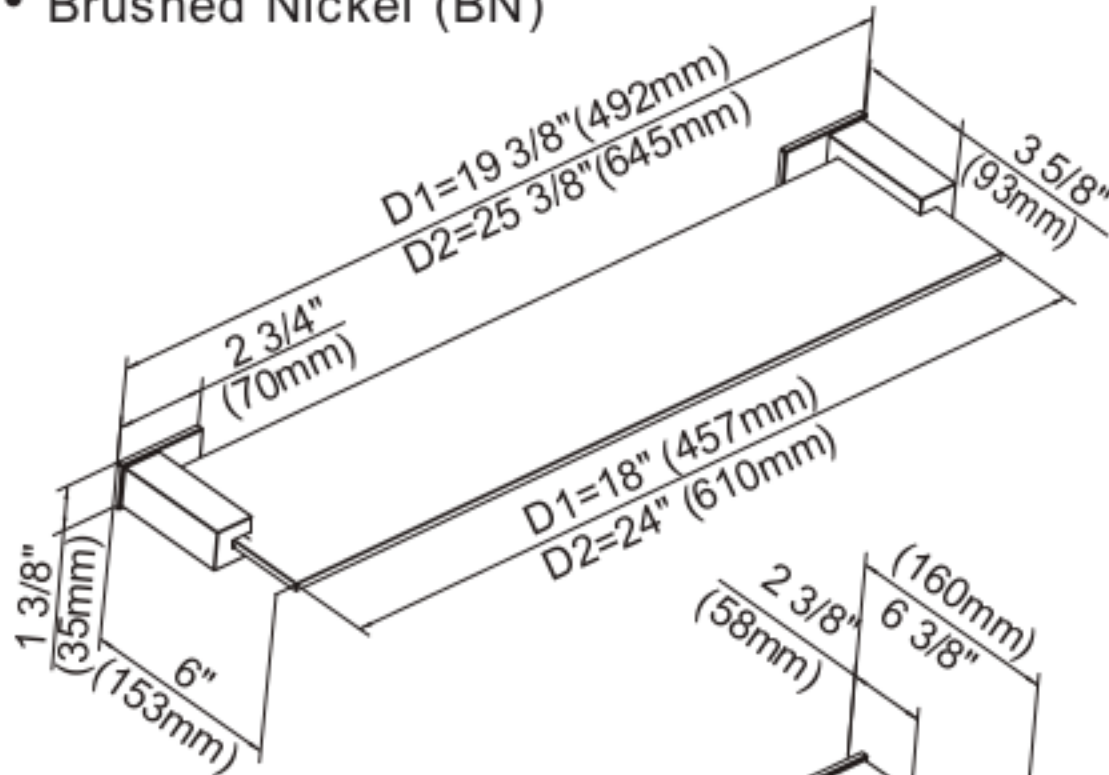

SPECIFICATIONS

SIRIUS™ BATH ACCESSORY COLLECTION

Description

- Matches Sirius™ collection
- Mounting hardware provided
- Sirius™ 18" and 24" Glass Shelves are constructed with tempered glass
- Sirius™ Wall Mount Toilet Brush is constructed with frosted glass cup and metal brush handle with synthetic bristles
- The glass shelves can hold a maximum weight of 22 lbs

D446133 - 24" Double Towel Bar

D446134 - 18" Glass Shelf
D446135 - 24" Glass Shelf

18", 24" - Glass Shelf

24" Double Towel Bar

18", 24" - Towel Bar

D446136 - Dual Function - Paper Holder or Towel Bar

D446137 - Robe Hook