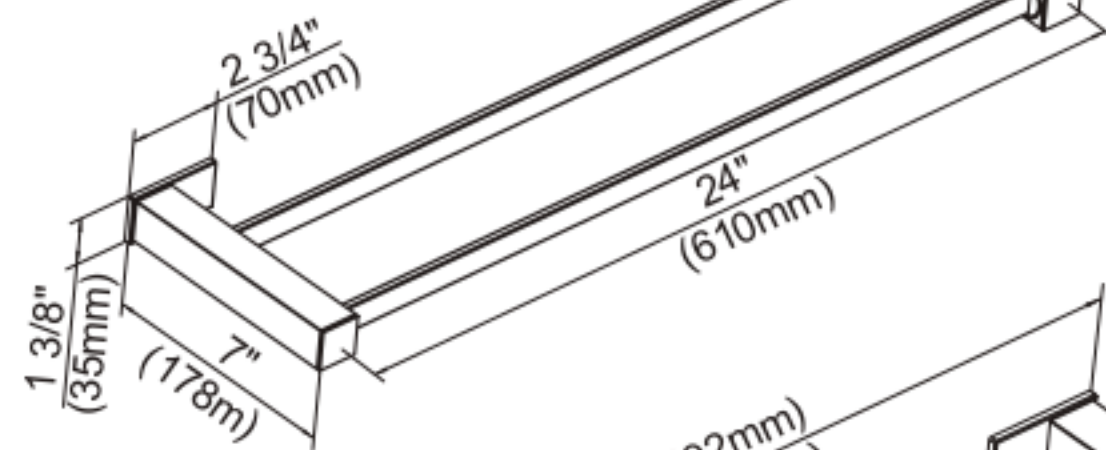

SPECIFICATIONS

SIRIUS™ BATH ACCESSORY COLLECTION

Description

- Matches Sirius™ collection
- Mounting hardware provided
- Sirius™ 18" and 24" Glass Shelves are constructed with tempered glass
- Sirius™ Wall Mount Toilet Brush is constructed with frosted glass cup and metal brush handle with synthetic bristles
- The glass shelves can hold a maximum weight of 22 lbs

D446133 - 24" Double Towel Bar

D446134 - 18" Glass Shelf
D446135 - 24" Glass Shelf

18", 24" - Glass Shelf

24" Double Towel Bar

18", 24" - Towel Bar

D446136 - Dual Function - Paper Holder or Towel Bar

D446137 - Robe Hook