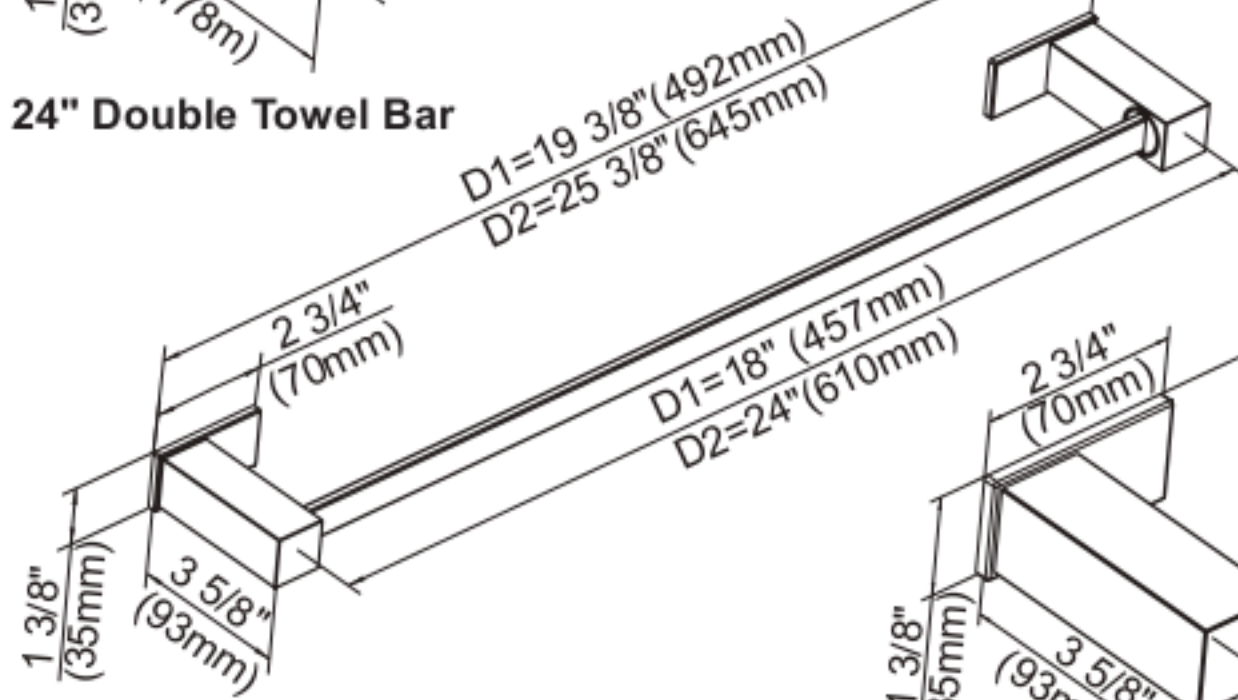

SPECIFICATIONS

SIRIUS™ BATH ACCESSORY COLLECTION

Description

- Matches Sirius™ collection
- Mounting hardware provided
- Sirius™ 18" and 24" Glass Shelves are constructed with tempered glass
- Sirius™ Wall Mount Toilet Brush is constructed with frosted glass cup and metal brush handle with synthetic bristles
- The glass shelves can hold a maximum weight of 22 lbs

D446133 - 24" Double Towel Bar

D446134 - 18" Glass Shelf
D446135 - 24" Glass Shelf

18", 24" - Glass Shelf

24" Double Towel Bar

18", 24" - Towel Bar

D446136 - Dual Function - Paper Holder or Towel Bar

D446137 - Robe Hook