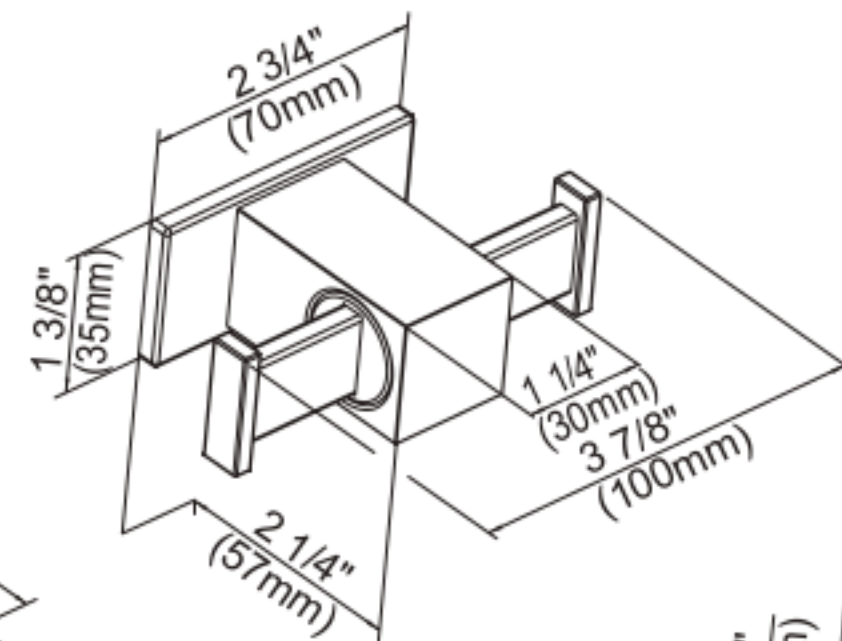

Double Robe Hook