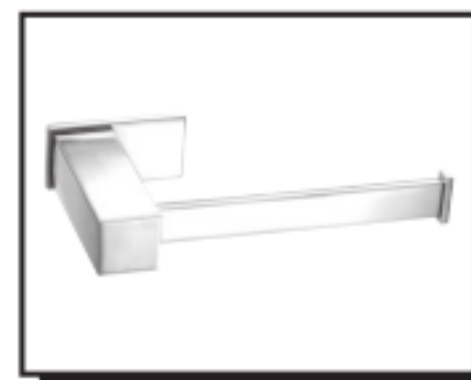

SPECIFICATIONS

SIRIUS™ BATH ACCESSORY COLLECTION

Description

- Matches Sirius™ collection
- Mounting hardware provided
- Sirius™ 18" and 24" Glass Shelves are constructed with tempered glass
- Sirius™ Wall Mount Toilet Brush is constructed with frosted glass cup and metal brush handle with synthetic bristles
- The glass shelves can hold a maximum weight of 22 lbs

Warranty

Danze products are covered by a manufacturer's limited "lifetime" warranty on finish and manufacturing defects.

Available Finishes

- Chrome
- Brushed Nickel (BN)

D446131 - 18" Towel Bar
D446132 - 24" Towel Bar

D446133 - 24" Double Towel Bar

D446134 - 18" Glass Shelf
D446135 - 24" Glass Shelf

18", 24" - Glass Shelf

24" Double Towel Bar

18", 24" - Towel Bar

D446136 - Dual Function - Paper Holder or Towel Bar

D446137 - Robe Hook

D446138 - Toilet Brush and Holder

Double Robe Hook

Paper Holder

Toilet Brush

Submittal Information:

Job Name: _____

Location: _____

Contractor: _____