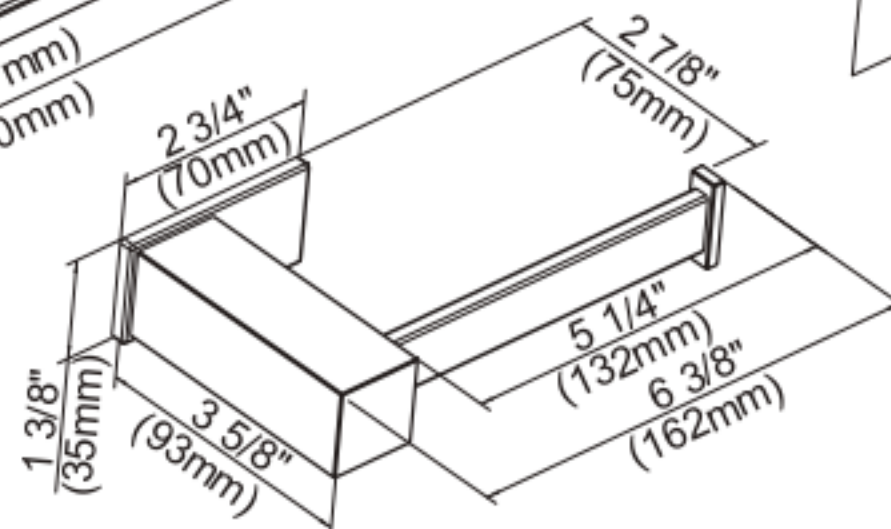

Paper Holder