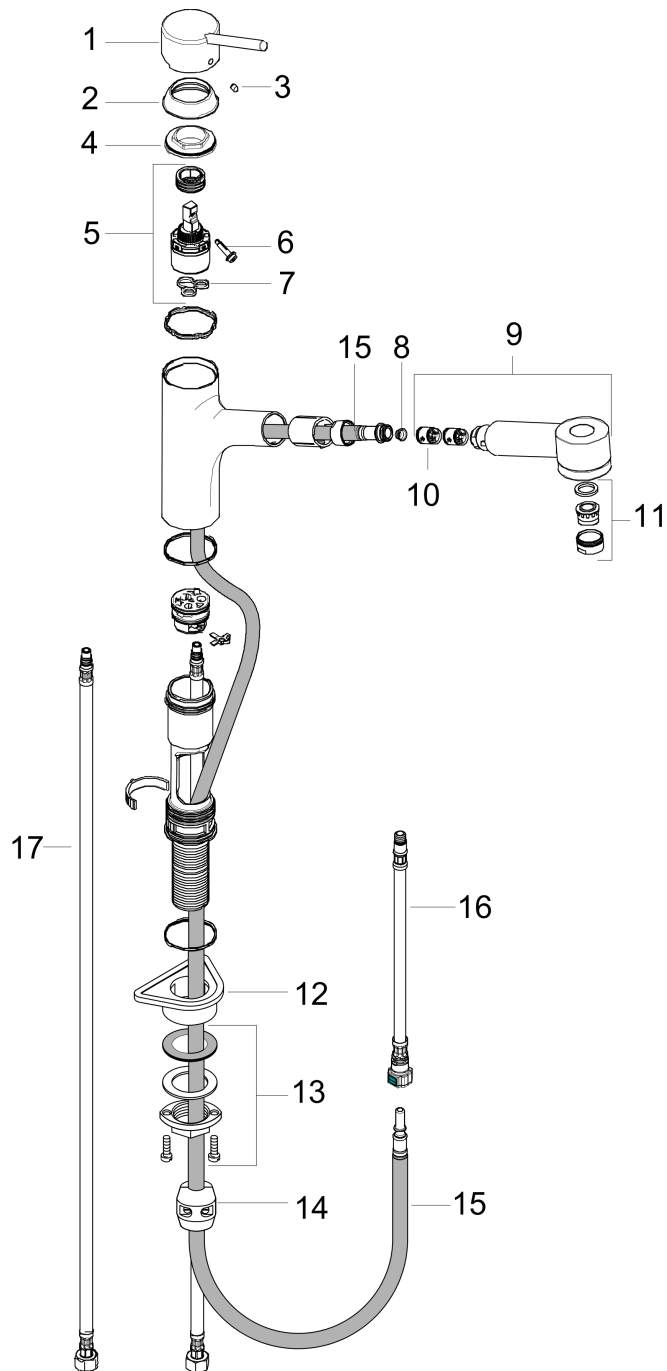

Talis S
Talis S 2-Spray Kitchen Faucet, Pull-Out
 Finishes : **chrome** Part no. : **06462000**

Description

Features

- Swivel range 150°
- Full and needle spray
- Locking spray diverter (reverts to default spray mode upon valve closing)
- Flow: 1.75 GPM
- Ceramic cartridge
- 3/8" hoses

Item details

List Price \$ 520.00

Technology

Compliance

Product image

Scale drawing

Talis S
Talis S 2-Spray Kitchen Faucet, Pull-Out
Finishes : **chrome** Part no. : **06462000**

Exploded drawing

Year of production: >12/09

Talis S
Talis S 2-Spray Kitchen Faucet, Pull-Out

 Finishes : **chrome** Part no. : **06462000**

Spare parts list

Year of production: >12/09

Pos.	Description	Part no.	Price	PU
1	handle	32892000	-	1
2	flange	97995000	-	1
3	screw cover	88655000	-	1
4	nut	97996000	-	1
5	cartridge, assy	92730000	-	1
6	locking screw for handle	95140000	-	1
7	seal	95008000	-	1
8	filter	97735000	-	1
9	handspray	97999001	-	1
10	non return valve	95340000	-	1
11	aerator M24x1 (7 l/min)	13912000	-	1
12	support	97523000	-	1
13	fixing set (Ø 34)	95049000	-	1
14	weight	92500000	-	1
15	hose 1,50 m	88624000	-	1
16	connection hose 600 mm M10x1	95561000	-	1
17	connection hose 35½" M8x0,75 3/8"	96316001	-	1