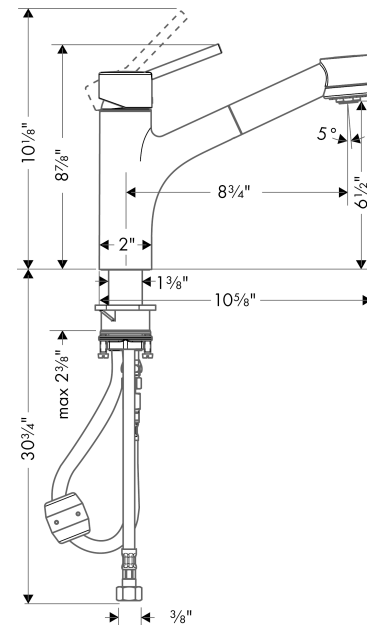

Talis S
Talis S 2-Spray Kitchen Faucet, Pull-Out
 Finishes : **chrome** Part no. : **06462000**

Description

Features

- Swivel range 150°
- Full and needle spray
- Locking spray diverter (reverts to default spray mode upon valve closing)
- Flow: 1.75 GPM
- Ceramic cartridge
- 3/8" hoses

Item details

List Price \$ 520.00

Technology

Compliance

Product image

Scale drawing

Talis S
Talis S 2-Spray Kitchen Faucet, Pull-Out
Finishes : **chrome** Part no. : **06462000**

Exploded drawing

Year of production: >12/09

Talis S
Talis S 2-Spray Kitchen Faucet, Pull-Out

 Finishes : **chrome** Part no. : **06462000**

Spare parts list

Year of production: >12/09

Pos.	Description	Part no.	Price	PU
1	handle	32892000	-	1
2	flange	97995000	-	1
3	screw cover	88655000	-	1
4	nut	97996000	-	1
5	cartridge, assy	92730000	-	1
6	locking screw for handle	95140000	-	1
7	seal	95008000	-	1
8	filter	97735000	-	1
9	handspray	97999001	-	1
10	non return valve	95340000	-	1
11	aerator M24x1 (7 l/min)	13912000	-	1
12	support	97523000	-	1
13	fixing set (Ø 34)	95049000	-	1
14	weight	92500000	-	1
15	hose 1,50 m	88624000	-	1
16	connection hose 600 mm M10x1	95561000	-	1
17	connection hose 35½" M8x0,75 3/8"	96316001	-	1