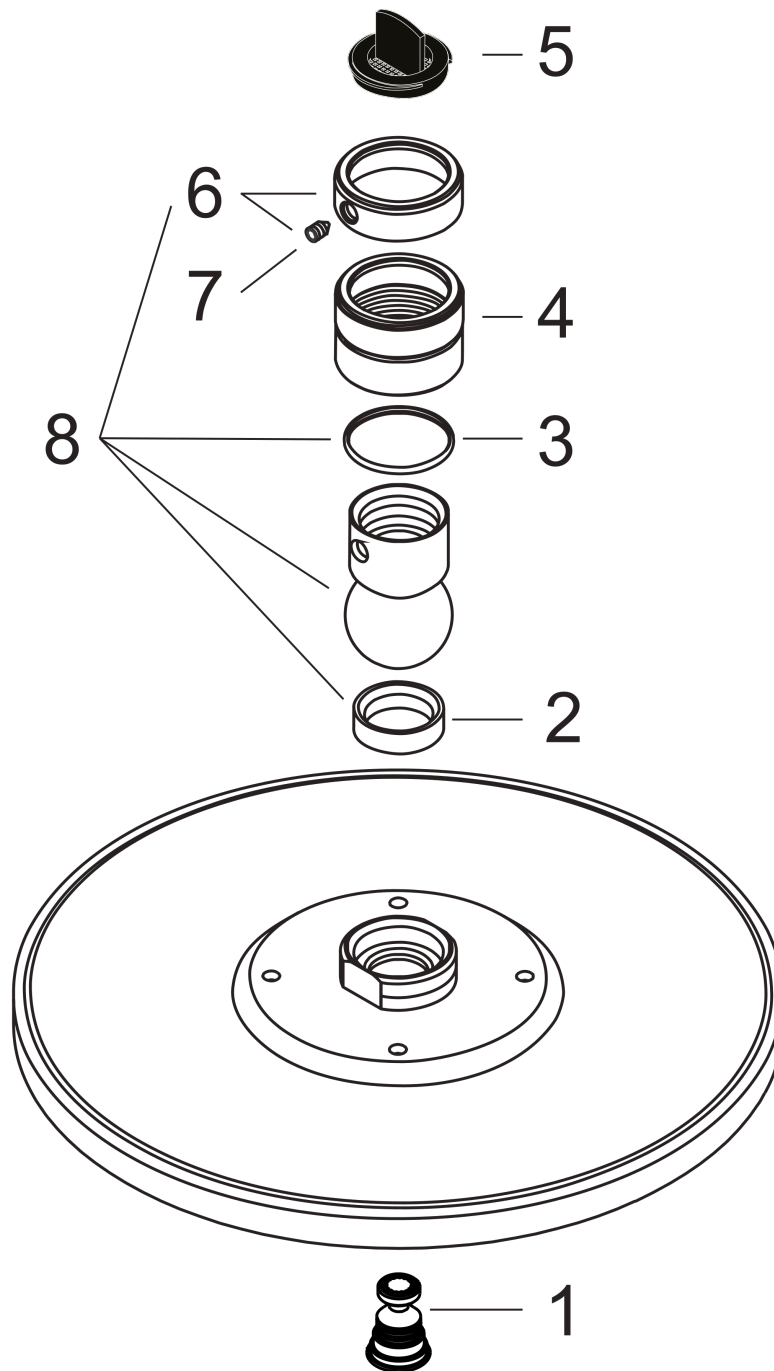

Raindance

Raindance S 240 AIR 1-Jet Showerhead

Finishes : **chrome** Part no. : **27474001**

Description

Features

- 180 no-clog spray channels
- Spray modes: RainAir
- Flow: 2.5 GPM
- Fully-finished matching spray face

Item details

List Price \$ 580.00

Technology

Compliance

Product image

Scale drawing

Raindance

Raindance S 240 AIR 1-Jet Showerhead

Finishes : **chrome** Part no. : **27474001**

Exploded drawing

Year of production: >09/03

Raindance

Raindance S 240 AIR 1-Jet Showerhead

Finishes : **chrome** Part no. : **27474001**

Spare parts list

Year of production: >09/03

Pos.	Description	Part no.	Price	PU
1	air jet (Eco)	95795000	-	1
2	seal	97606000	-	1
3	lever collar	97536000	-	1
4	nut	97958000	-	1
5	filter packing	88649000	-	1
6	lock washer	98942000	-	1
7	hollow set screw M4x6	97767000	-	1
8	ball joint	98941000	-	1
a	flow limiter (9 l/min)	98894000	-	1