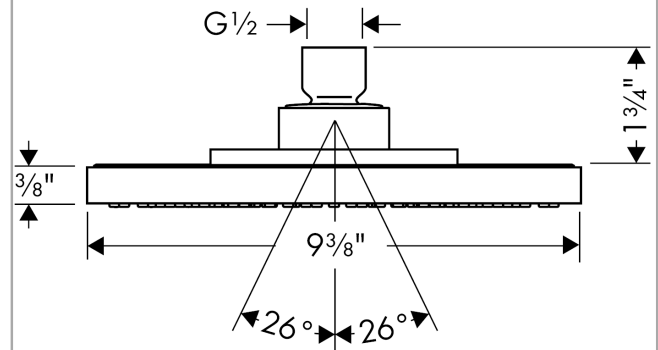

Raindance

Raindance S 240 AIR 1-Jet Showerhead

Finishes : **chrome** Part no. : **27474001**

Description

Features

- 180 no-clog spray channels
- Spray modes: RainAir
- Flow: 2.5 GPM
- Fully-finished matching spray face

Item details

List Price \$ 580.00

Technology

Compliance

Product image

Scale drawing

Raindance

Raindance S 240 AIR 1-Jet Showerhead

Finishes : **chrome** Part no. : **27474001**

Exploded drawing

Year of production: >09/03

Raindance

Raindance S 240 AIR 1-Jet Showerhead

Finishes : **chrome** Part no. : **27474001**

Spare parts list

Year of production: >09/03

Pos.	Description	Part no.	Price	PU
1	air jet (Eco)	95795000	-	1
2	seal	97606000	-	1
3	lever collar	97536000	-	1
4	nut	97958000	-	1
5	filter packing	88649000	-	1
6	lock washer	98942000	-	1
7	hollow set screw M4x6	97767000	-	1
8	ball joint	98941000	-	1
a	flow limiter (9 l/min)	98894000	-	1