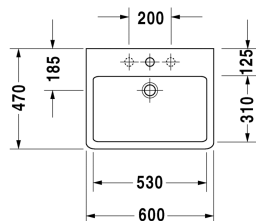

Washbasin, furniture washbasin # 045460..00 / 045460..30 /
045460..41 / 045460..44 / 045460..60 / 045460..70

| < 600 mm > |

Washbasin, furniture washbasin	Dimension	Weight	Order number
with tap platform, 600 mm			
Colors			
00 White Alpin 08 Black			
Variant			
● with overflow	600 x 470 mm	17,900 kg	045460..00
●●● with overflow	600 x 470 mm	17,900 kg	045460..30
● without overflow	600 x 470 mm	17,900 kg	045460..41
●●● with overflow	600 x 470 mm	17,900 kg	045460..44
☒ with overflow	600 x 470 mm	17,900 kg	045460..60
☒ without overflow	600 x 470 mm	17,900 kg	045460..70
Sanitary ceramics with the special WonderGliss surface finish will remain clean and attractive-looking for a long time to come. When ordering WonderGliss please add a "1" as eleventh digit to the model number.			
Accessory			
Metal console height adjustable +50 mm, for washbasin # 045360 and 045460		2,800 kg	003063
Design Siphon		1,500 kg	005036
Design angle valve with rosette	1/2" mm	0,500 kg	003045
Pop-up basin waste with horizontal lever**		0,500 kg	005031
Towel rail square tube 14 mm, chrome, for washbasin # 045460		0,530 kg	003037