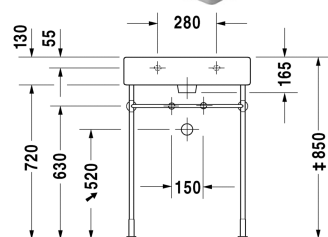

Washbasin, furniture washbasin # 045460..00 / 045460..30 /
045460..41 / 045460..44 / 045460..60 / 045460..70

| < 600 mm > |

Washbasin, furniture washbasin	Dimension	Weight	Order number
with tap platform, 600 mm			
Colors			
00 White Alpin 08 Black			
Variant			
● with overflow	600 x 470 mm	17,900 kg	045460..00
●●● with overflow	600 x 470 mm	17,900 kg	045460..30
● without overflow	600 x 470 mm	17,900 kg	045460..41
●●● with overflow	600 x 470 mm	17,900 kg	045460..44
☒ with overflow	600 x 470 mm	17,900 kg	045460..60
☒ without overflow	600 x 470 mm	17,900 kg	045460..70
Sanitary ceramics with the special WonderGliss surface finish will remain clean and attractive-looking for a long time to come. When ordering WonderGliss please add a "1" as eleventh digit to the model number.			
Accessory			
Metal console height adjustable +50 mm, for washbasin # 045360 and 045460		2,800 kg	003063
Design Siphon		1,500 kg	005036
Design angle valve with rosette	1/2" mm	0,500 kg	003045
Pop-up basin waste with horizontal lever**		0,500 kg	005031
Towel rail square tube 14 mm, chrome, for washbasin # 045460		0,530 kg	003037