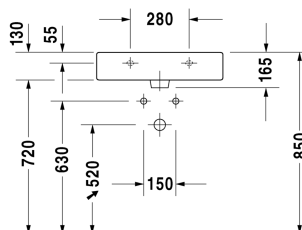

Washbasin, furniture washbasin # 045460..00 / 045460..30 /
045460..41 / 045460..44 / 045460..60 / 045460..70

| < 600 mm > |

Washbasin, furniture washbasin	Dimension	Weight	Order number
with tap platform, 600 mm			
Colors			
00 White Alpin 08 Black			
Variant			
● with overflow	600 x 470 mm	17,900 kg	045460..00
●●● with overflow	600 x 470 mm	17,900 kg	045460..30
● without overflow	600 x 470 mm	17,900 kg	045460..41
●●● with overflow	600 x 470 mm	17,900 kg	045460..44
☒ with overflow	600 x 470 mm	17,900 kg	045460..60
☒ without overflow	600 x 470 mm	17,900 kg	045460..70
Sanitary ceramics with the special WonderGliss surface finish will remain clean and attractive-looking for a long time to come. When ordering WonderGliss please add a "1" as eleventh digit to the model number.			
Accessory			
Metal console height adjustable +50 mm, for washbasin # 045360 and 045460		2,800 kg	003063
Design Siphon		1,500 kg	005036
Design angle valve with rosette	1/2" mm	0,500 kg	003045
Pop-up basin waste with horizontal lever**		0,500 kg	005031
Towel rail square tube 14 mm, chrome, for washbasin # 045460		0,530 kg	003037