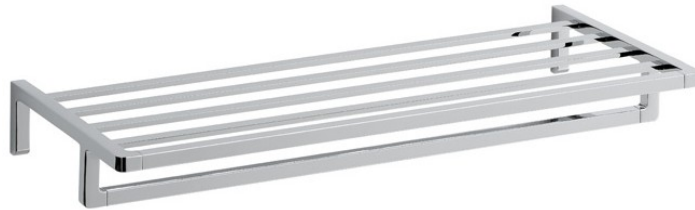

LB 3
Towel rack
3 8168 4 004 000 1

TECHNICAL DATA

Order No.	38168 4 004 000 1	Specification	LB 3 Towel rack, chrome
Dimensions	26 3/8" x 5 1/8" x 12 1/4" (670x130x310mm)		
Weight	7.72 lbs (3.5 kg)		
Fitting to	LB 3 ceramics and furniture		