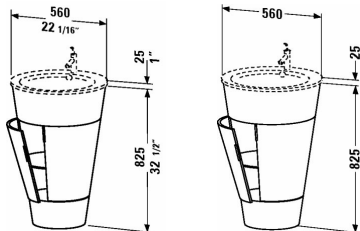

Starck furniture Vanity unit floorstanding # S19520

| < 22" Inch > |

Vanity unit floorstanding	Dimension	Weight	Order number
1 glass shelf with rail, Width 37" (opened), for Starck 1 # 040658			
Colors			
M05 Oak (Real wood veneer) M13 American Walnut (Real wood veneer) M24 Macassar (Real wood veneer) M36 White Satin Matt Lacquer M39 Nordic White Satin Matt Lacquer M40 Black High Gloss Lacquer M60 Taupe Satin Matt Lacquer M85 White High Gloss Lacquer M92 Stone Gray Satin Matt Lacquer M97 Light Blue Satin Matt Lacquer M98 Night Blue Satin Matt Lacquer			
Variant			
	22" x 23 5/8" Inch		S19520
Infobox			
# S1 9520 available from stock: 05-Oak, 13-American Walnut, 24-Macassar, 40-Black High Gloss, 85-White High Gloss, Siphon for washbasin # 005026 is recommended, Ceramic is not included, please order separately.			
Suitable products			
Furniture washbasin with overflow, with faucet deck, overflow clip Chrome included, for vanity unit # S1 9520, cUPC® listed*, 22 7/8" x 22 7/8" Inch	22 7/8" x 22 7/8" Inch		040658

All drawings contain the necessary measurements which are subject to standard tolerances. They are stated in inch & mm and are non-binding. Exact measurements, in particular for customized installation scenarios, can only be taken from the finished ceramic piece.