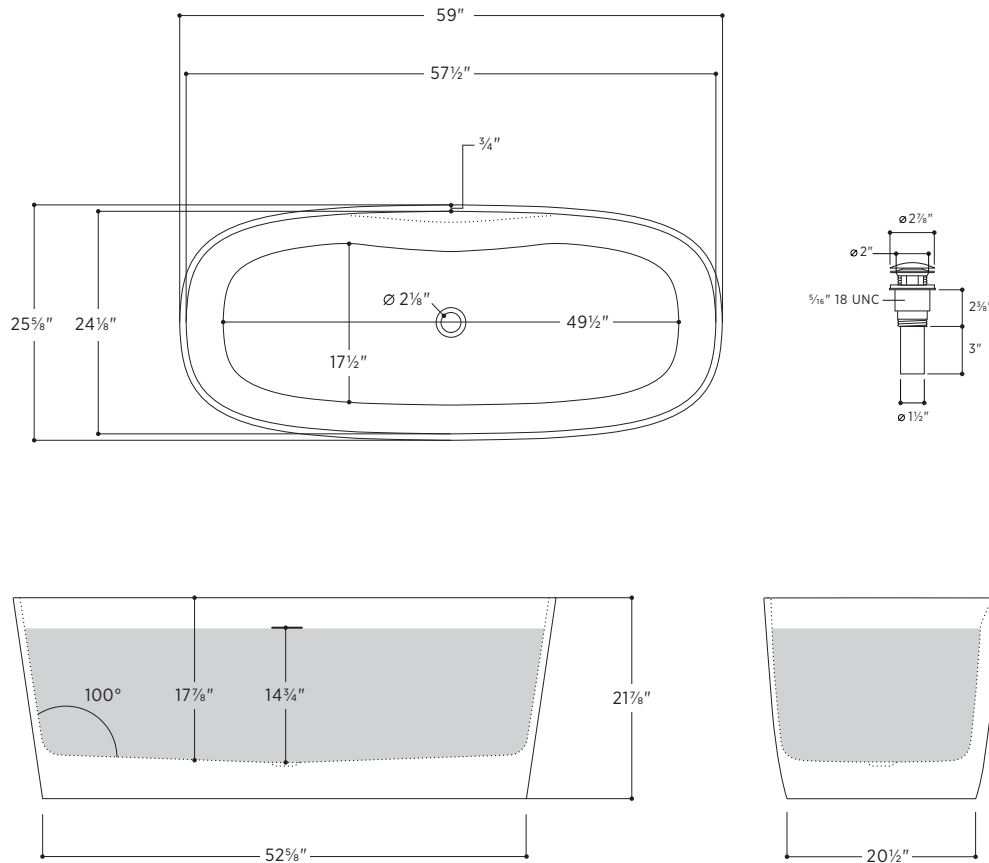

Padova

PLEPDV5926

PLEPDV5926

59" L x 25⁵/₈" W x 21⁷/₈" H

Material	Eco-Lapistone™
Color/Finish	White Satin
Slope of Backrest	100°
Water Depth	14 ³ / ₄ "
Capacity	82G
Weight	165.5lbs (75.1kg)
Shipping Weight	249lbs (112.9kg)

Padova

PLEPDV5926

PLEPDV5926

59" L x 25⁵/₈" W x 21⁷/₈" H

All measurements are approximate and for comparison only. Please note that these dimensions and specifications are subject to change without notice.