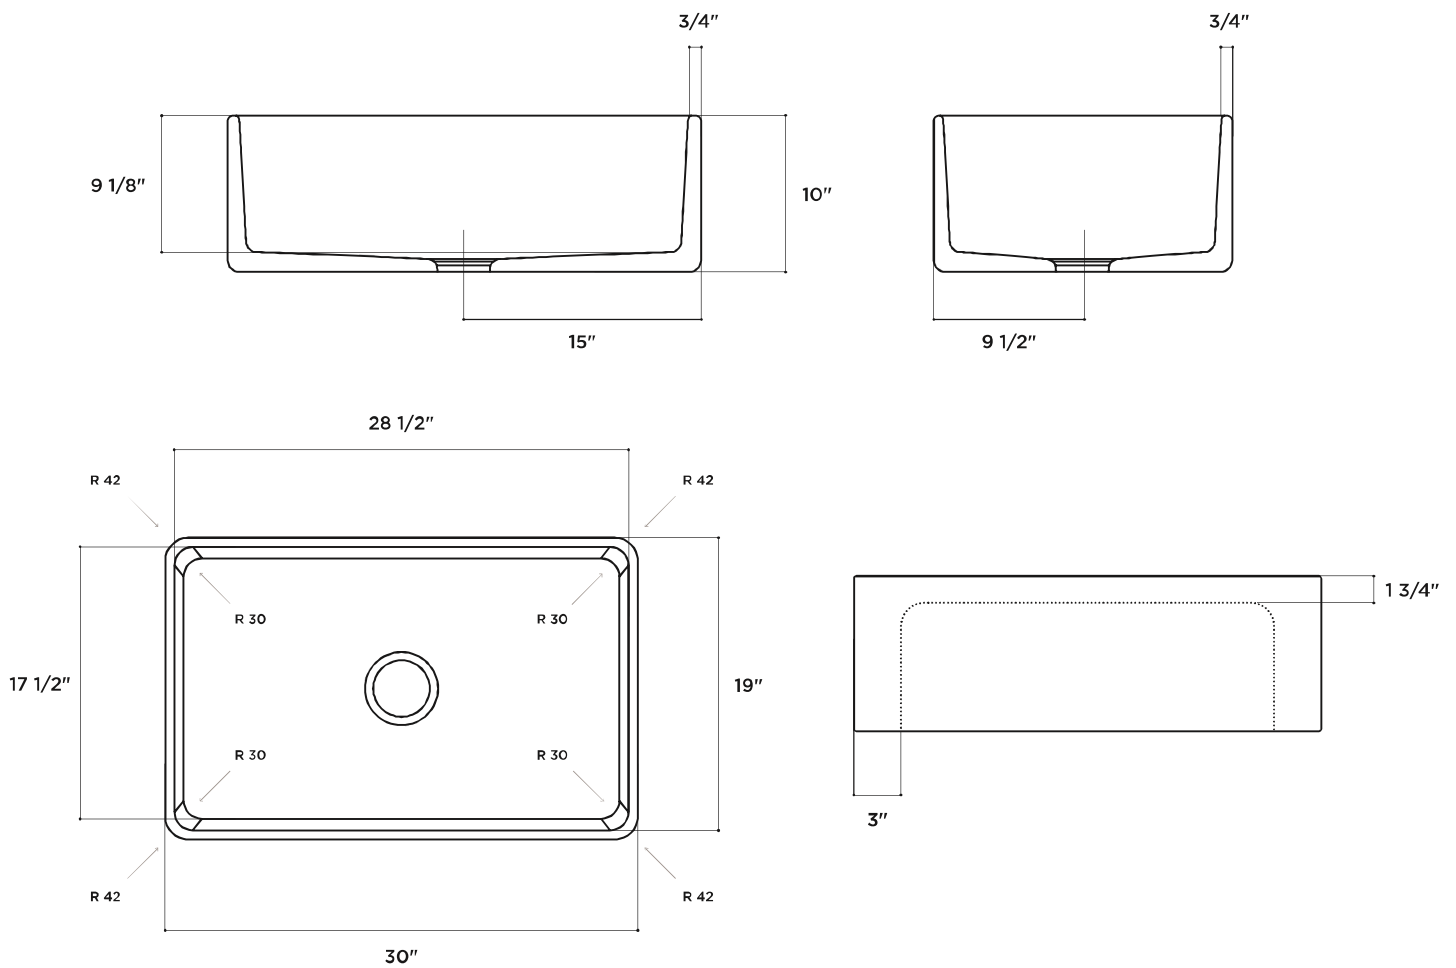

LATOSCANA
by Pairei

..... MADE IN ITALY

Reversible Fireclay Farmhouse Sink LTW3019W

PLEASE NOTE

Due to the nature of fireclay products, the given dimensions may vary. We recommend that the cabinet maker wait until the sink is on hand before making any cabinetry or counter tops. While Latoscana endeavors to provide accurate information, all dimensions are nominal, cannot be guaranteed, and are subject to change.