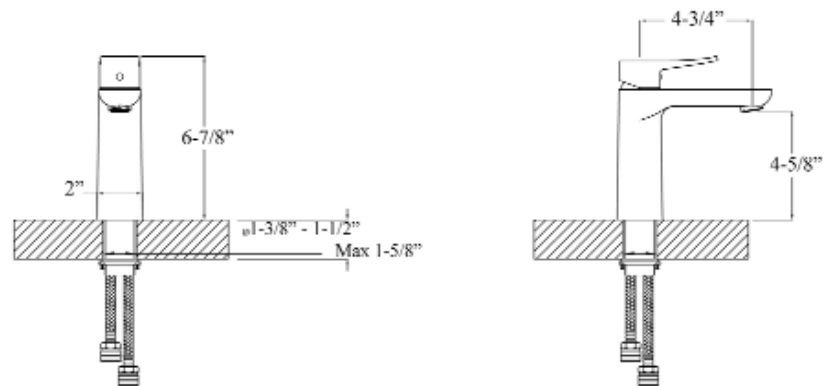

WARNING: This product can expose you to chemicals, including lead which is known to the State of California to cause cancer or birth defects or other reproductive harm, for more information, go to www.p65warnings.ca.gov

Dimensions of fixture are nominal and may vary. Dimensions and specifications subject to change without notice.