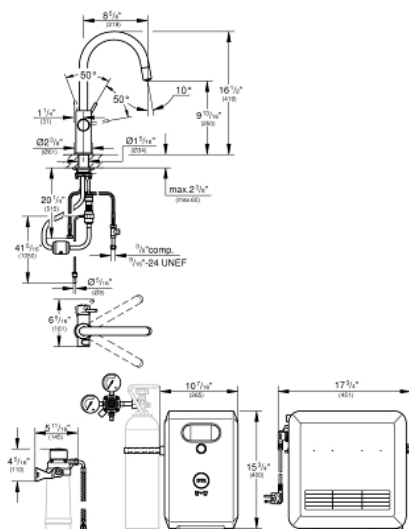

GROHE BLUE PROFESSIONAL Kitchen Faucet Starter Kit

MODEL # 31251002

Pure Freude
an Wasser

GROHE

Product Description: GROHE BLUE PROFESSIONAL Kitchen Faucet Starter Kit

Standard Specification:

- GROHE SilkMove
- GROHE StarLight finish
- 16 1/2" faucet height
- 9 13/16" aerator height
- Pull-out spray
- 8 5/8" faucet reach
- Swivel area 360°
- Single hole installation
- Push buttons for 3 types of filtered and chilled water: still, medium, and sparkling
- Separate internal water ways for filtered and non-filtered water
- GROHE Blue Professional cooler
- Color display with push and turn control
- 270 Watt cooling unit, 110 V AC
- Requires ventilation holes in the bottom of the kitchen cabinet
- Software set-up and monitoring of filter and CO2 capacity via GROHE Ondus app*
- Additional monitoring via GROHE Blue Professional Browser - Monitor possible with Bluetooth 4.0** and WiFi interface for wireless data communication
- For Apple*** and Android devices
- Bluetooth range (max. 10 m) varies depending on used materials and walls between transmitter and receiver
- Includes filter head with flexible water hardness adjustment
- 1.75 gpm
- CALGreen compliant
- GROHE Blue Filter, CO2 tank and cleaning cartridge are not included
- System requirements
 - *WPA2 encrypted and password protected network, MAC address filters are not supported.
 - iPhone with iOS 9.0 or higher / smart phone with Android 4.3 or higher
 - Mobile devices and GROHE Ondus App are not included in delivery and have to be ordered separately via an authorised Apple store/store/iTunes or Google Play store.
 - **The Bluetooth® word mark and logos are registered trademarks owned by Bluetooth SIG, Inc. and any use of such marks by Grohe AG is under license. Other trademarks and

Color:

31251002 StarLight Chrome