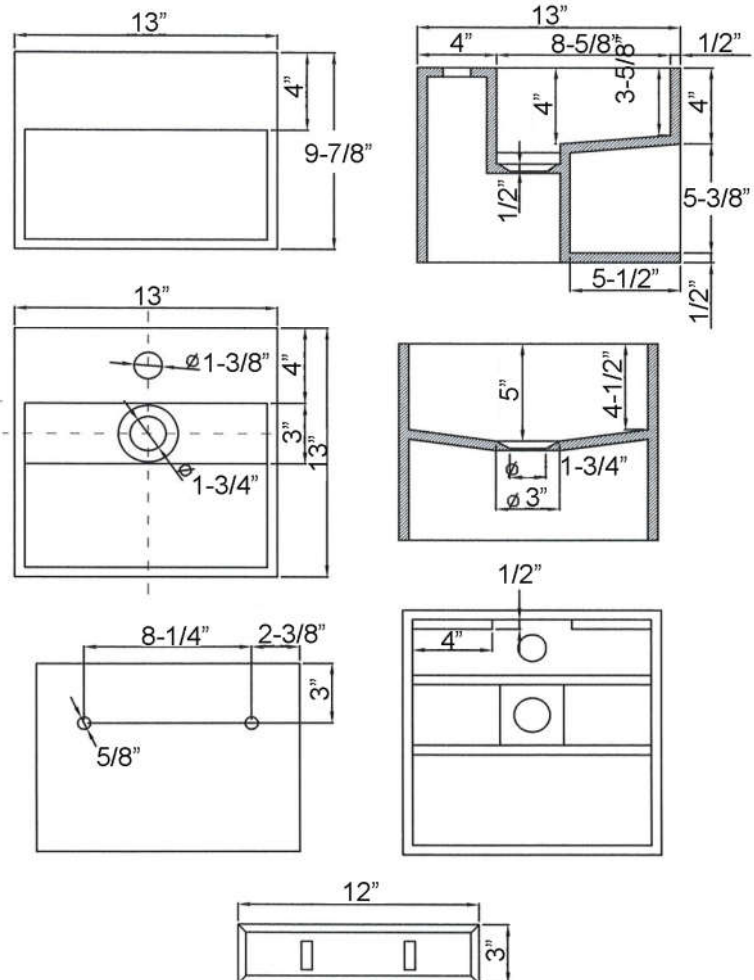

### Over All Sink :

W: 13"  
D: 13"  
H: 9-7/8"

### Built In Shelf:

W: 12"  
D: 5-1/2"  
H: 5-3/8"

### Interior Dimensions:

Basin Interior: 8-5/8" W x 12"D  
Basin Height: 3-5/8- 4" ( to drain)