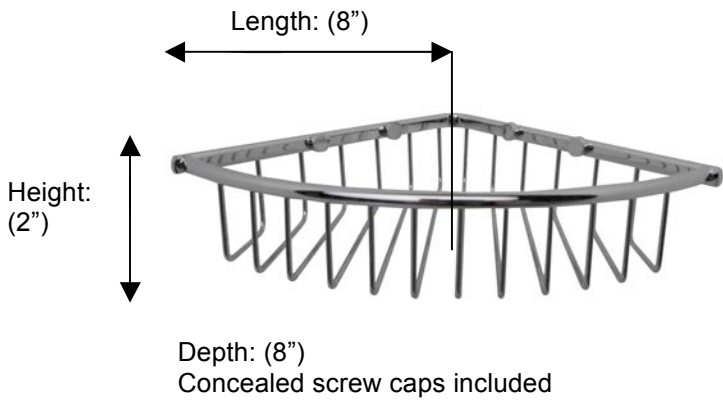

ESSENTIALS

53421 Corner Wire Soap Basket Medium

**Description:**

Corner wire soap basket medium

Finishes:

CR – Chrome

NI – Polished Nickel

ES – Satin Nickel

Material:

Brass

Method of Fixing:

Direct to wall

Country of Origin:	Portugal
---------------------------	----------

All Dimensions are approximate