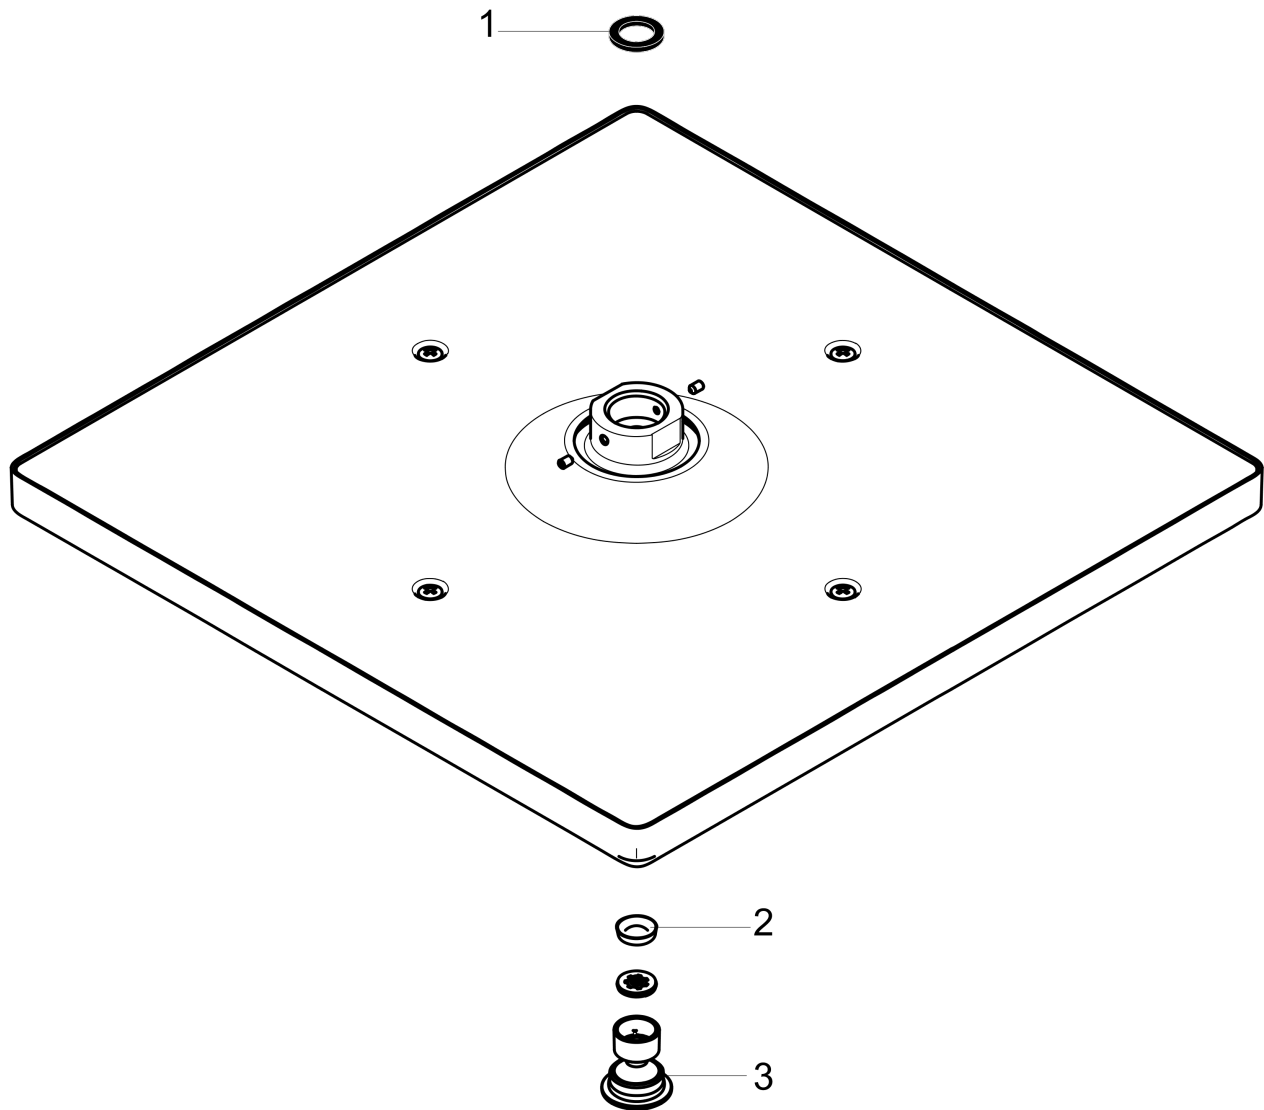

#### Product image

#### Scale drawing

**Raindance E**  
**Raindance E 300 1-Jet Showerhead, 2.0 GPM**  
Finishes : **chrome**    Part no. : **26239001**

## Exploded drawing

Year of production: >03/18

**Raindance E**

**Raindance E 300 1-Jet Showerhead, 2.0 GPM**

Finishes : **chrome**    Part no. : **26239001**

**Spare parts list**

Year of production: >03/18

Pos.	Description	Part no.	Price	PU
1	seal	98058000	-	1
2	filter	93128000	-	1
3	O-ring 15x2	98163000	-	1