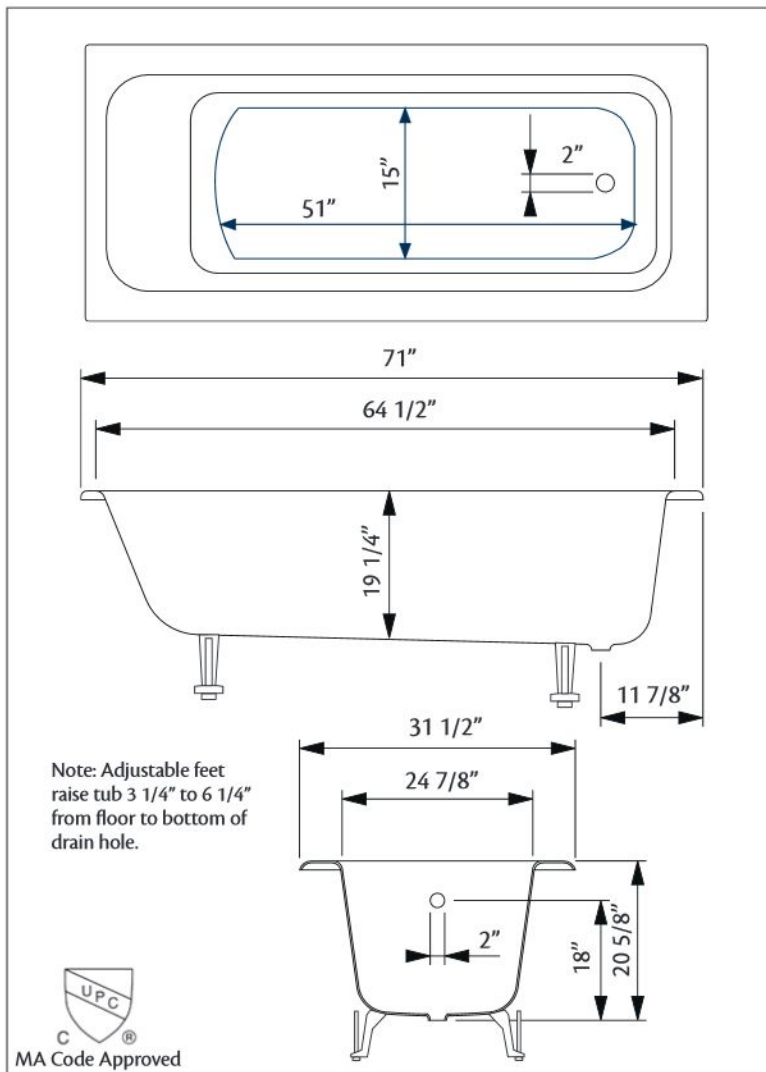

2193 DROP-IN Cast Iron Bath

Cheviot Products' cast iron bathtubs are handmade in Europe with the finest materials. Fired with a thick coating of AA grade titanium-based enamel for unparalleled hardness and non-porosity, the extremely durable surface is easy to clean and resistant to stains, bacteria, and other microbes. Cast iron also keeps your bath warm for the longest possible time.

Model 2190 Shown

71" x 32" Wide x 20 1/2" Tall
 340 lbs, 67.5 gallons, 255 litres
Colours: Unfinished Exterior

Related Products:

7512 CONTEMPORARY
 Tub Filler, Hand Shower

5100 Tub Filler
 With Hand Shower

5138 Tub Filler

2222 Waste & Overflow

Note: Rough-in dimensions may vary +/- 1/2" and are subject to change. No responsibility is assumed by Cheviot Products Inc.
 One Year Limited Warranty against manufacturer's defects.