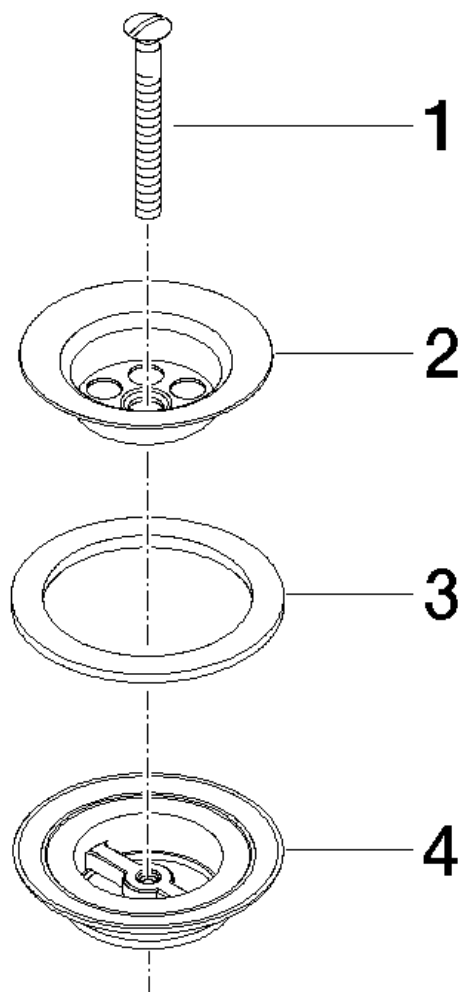

Bath & Spa

Grid drain for lavatory, 1 1/4"

Article number: 10100970

Product specifications

Available in all Dornbracht finishes.

Surfaces

- chrome 10100970-00
- chrome 10100970-00
- matt platinum 10100970-06
- matt platinum 10100970-06
- platinum 10100970-08
- platinum 10100970-08
- brass 10100970-09
- brass 10100970-09

Exploded assembly drawing

Order quantity

No.	Article number	Name	Installation quantity
1	093030115ff	screw	1
2	091101005ff	pop-up waste	1
3	09140300590	seal	1
4	091101007-07	pop-up waste	1