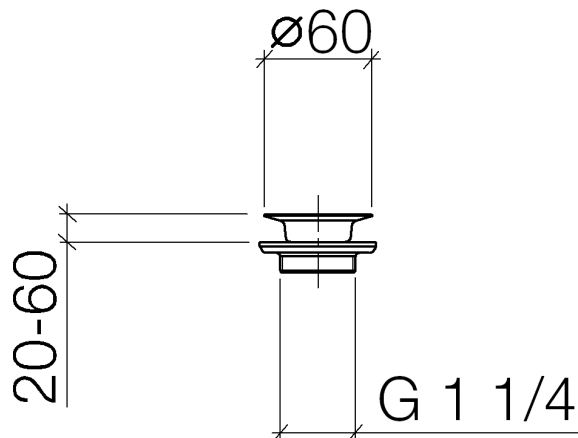

Bath & Spa

Grid drain for lavatory, 1 1/4"

Article number: 10100970

Product specifications

Available in all Dornbracht finishes.

Surfaces

- chrome 10100970-00
- chrome 10100970-00
- matt platinum 10100970-06
- matt platinum 10100970-06
- platinum 10100970-08
- platinum 10100970-08
- brass 10100970-09
- brass 10100970-09

Exploded assembly drawing

Order quantity

No.	Article number	Name	Installation quantity
1	093030115ff	screw	1
2	091101005ff	pop-up waste	1
3	09140300590	seal	1
4	091101007-07	pop-up waste	1