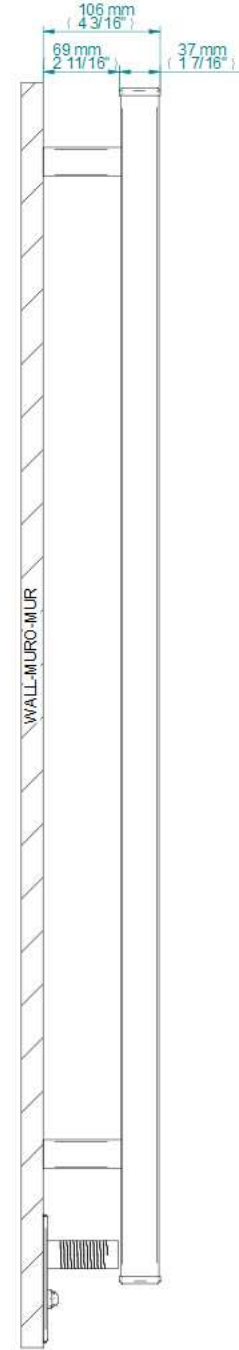

Q2042P/B/O QUADRO ELETTRICO 1084X520 mm (42 11/16" x 20 1/2")
 ELECTRIC QUADRO MODEL / QUADRO ÉLECTRIQUE (RS/RL/RV 435016) (RS/RL/RV 445016)

INGOMBRO CON ATTACCO LUNGO
 MEASUREMENTS WITH LONG WALL BRACKETS
 MEASUREMENTS AVEC ATTACHE LONG

ALTERNATIVA
 ALTERNATIVE

INGOMBRI SCATOLA ELETTRICA DEL POTENZIOMETRO, ALTERNATIVA ALLA SCATOLA ELETTRICA STANDARD.
 JUNCTION BOX DIMENSIONS OF THE POWER REGULATOR, ALTERNATIVE TO THE STANDARD JUNCTION BOX.