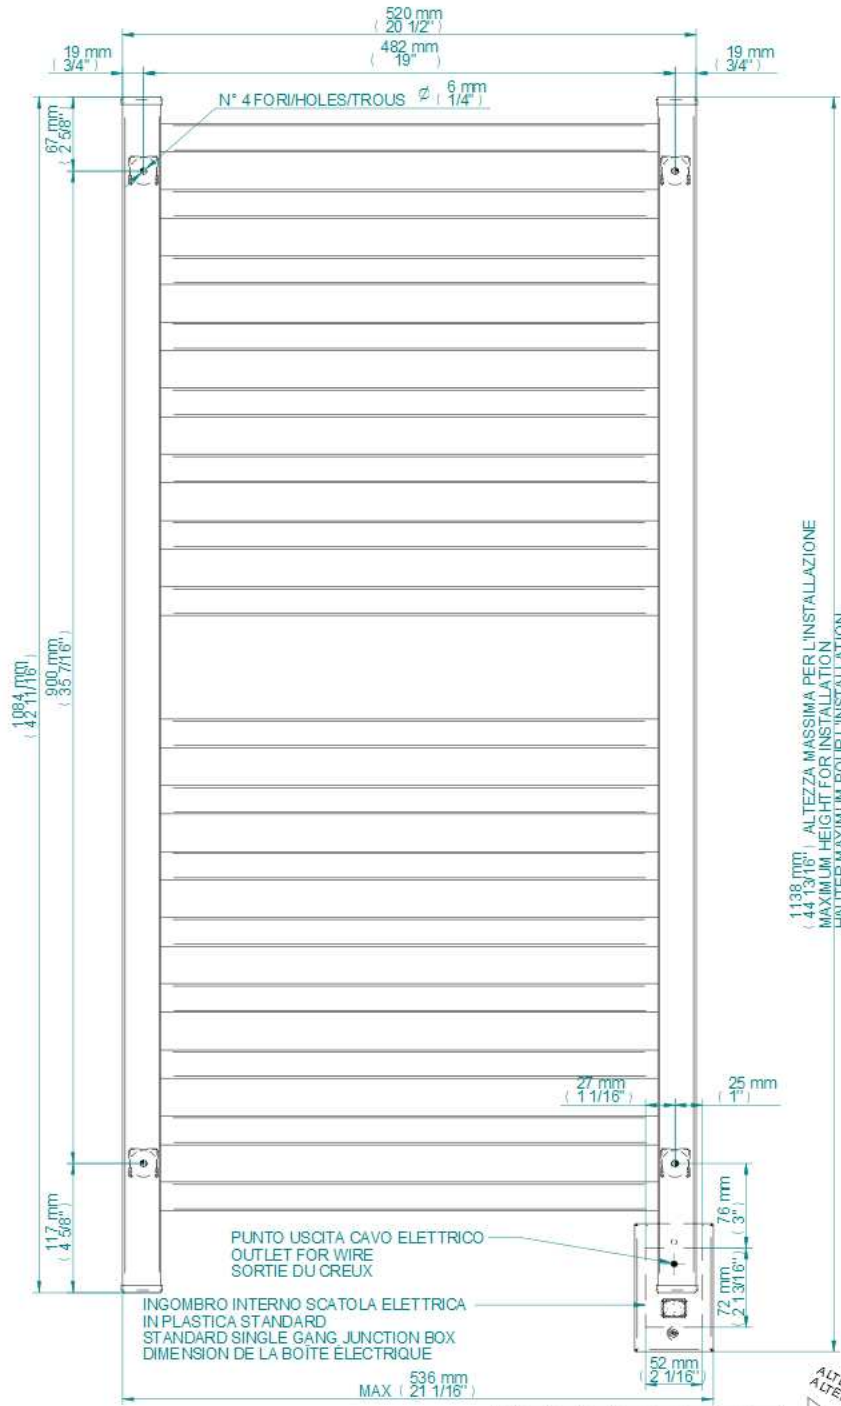

Q2042P/B/O QUADRO ELETTRICO 1084X520 mm (42 11/16" x 20 1/2")
 ELECTRIC QUADRO MODEL / QUADRO ÉLECTRIQUE (RS/RL/RV 435016) (RS/RL/RV 445016)

INGOMBRO CON ATTACCO LUNGO
 MEASUREMENTS WITH LONG WALL BRACKETS
 MEASUREMENTS AVEC ATTACHE LONG

ALTERNATIVA
 ALTERNATIVE

INGOMBRI SCATOLA ELETTRICA DEL POTENZIOMETRO, ALTERNATIVA ALLA SCATOLA ELETTRICA STANDARD.
 JUNCTION BOX DIMENSIONS OF THE POWER REGULATOR, ALTERNATIVE TO THE STANDARD JUNCTION BOX.