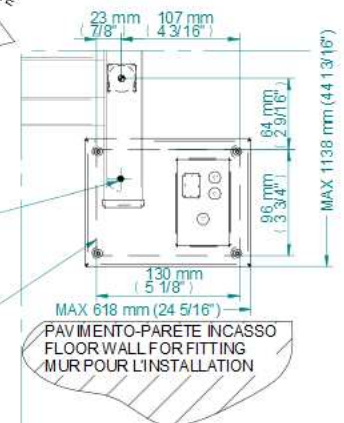

Q2042P/B/O QUADRO ELETTRICO 1084X520 mm (42 11/16" x 20 1/2")
 ELECTRIC QUADRO MODEL / QUADRO ÉLECTRIQUE (RS/RL/RV 435016) (RS/RL/RV 445016)

INGOMBRO CON ATTACCO LUNGO
 MEASUREMENTS WITH LONG WALL BRACKETS
 MEASUREMENTS AVEC ATTACHE LONG

ALTERNATIVA
 ALTERNATIVE

INGOMBRI SCATOLA ELETTRICA DEL POTENZIOMETRO, ALTERNATIVA ALLA SCATOLA ELETTRICA STANDARD.
 JUNCTION BOX DIMENSIONS OF THE POWER REGULATOR, ALTERNATIVE TO THE STANDARD JUNCTION BOX.