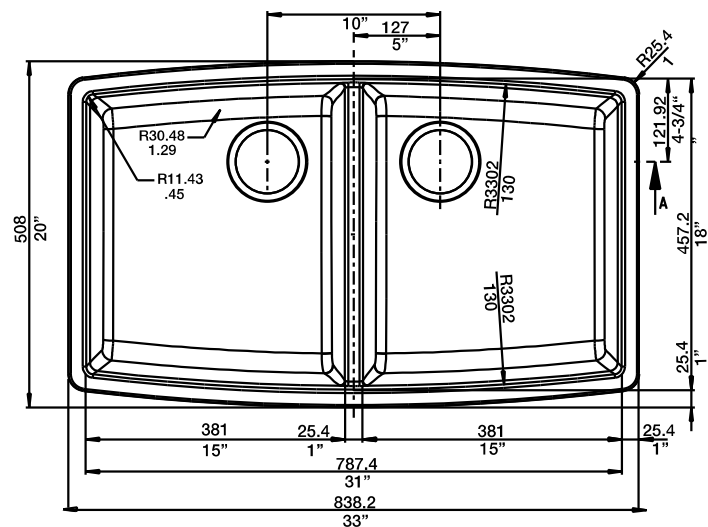

440070 Equal Double, 10" bowl depth, BISCUIT

440069 Equal Double, 10" bowl depth, ANTHRACITE

440072 Equal Double, 10" bowl depth, METALLIC GRAY

441473 Equal Double, 10" bowl depth, CINDER

FEATURES

- Required outside cabinet: 36"
- 80% solid granite
- Heat resistant up to 536°F
- Unsurpassed cleanability backed by industry leading 7 patents!
- Resistant to scratches, stains and all household acids and alkali solutions
- Template provided with approximate 1/8" reveal
- Undermount clips included
- Limited lifetime warranty

JOB INFORMATION

Job Name: _____

Contact: _____

Date Specified: _____

Specifier: _____

Contractor: _____

NOMINAL DIMENSIONS

Model 440069 shown

OVERALL	CUT OUT SIZE	BOWL DEPTH		DRAIN
		LEFT	RIGHT	
33" x 20"	Template provided with approximate 1/8" reveal	10"	10"	3-1/2"

DXF cutout templates available on our website.

BLANCO AMERICA

800.451.5782

www.blancoamerica.com