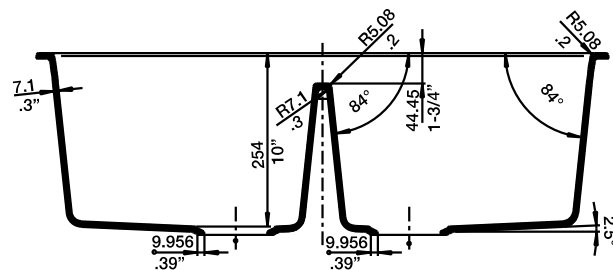

440070 Equal Double, 10" bowl depth, BISCUIT

440069 Equal Double, 10" bowl depth, ANTHRACITE

440072 Equal Double, 10" bowl depth, METALLIC GRAY

441473 Equal Double, 10" bowl depth, CINDER

FEATURES

- Required outside cabinet: 36"
- 80% solid granite
- Heat resistant up to 536°F
- Unsurpassed cleanability backed by industry leading 7 patents!
- Resistant to scratches, stains and all household acids and alkali solutions
- Template provided with approximate 1/8" reveal
- Undermount clips included
- Limited lifetime warranty

JOB INFORMATION

Job Name: _____

Contact: _____

Date Specified: _____

Specifier: _____

Contractor: _____

NOMINAL DIMENSIONS

Model 440069 shown

OVERALL	CUT OUT SIZE	BOWL DEPTH		DRAIN
		LEFT	RIGHT	
33" x 20"	Template provided with approximate 1/8" reveal	10"	10"	3-1/2"

DXF cutout templates available on our website.

BLANCO AMERICA

800.451.5782

www.blancoamerica.com