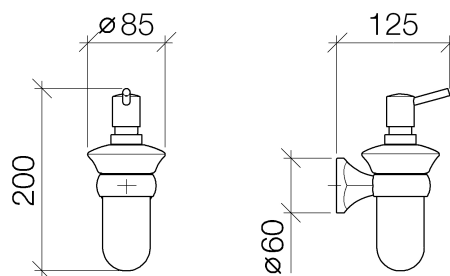

**Product specifications**

- Bottle made of opal glass
- Width 3 3/8"
- Height 8 1/8"
- 250 ml bottle capacity
- Flange  $\varnothing$  2 3/8"
- 4 7/8" projection

**Surfaces**

- chrome 83430360-00
- chrome 83430360-00
- matt platinum 83430360-06
- matt platinum 83430360-06
- platinum 83430360-08
- platinum 83430360-08
- brass 83430360-09
- brass 83430360-09

**Exploded assembly drawing**

**Order quantity**

<b>No.</b>	<b>Article number</b>	<b>Name</b>	<b>Installation quantity</b>
1	05101050000ff	dispenser	1
2	08101049990	hose	1
3	08900400183	glass	1
4	08281050091	ring	1
5	081720604ff	holder	1
6	09311114490	pin	1
7	081736506ff	holder	1
8	09303009190	screw	1
9	0517207080090	fixing set	1