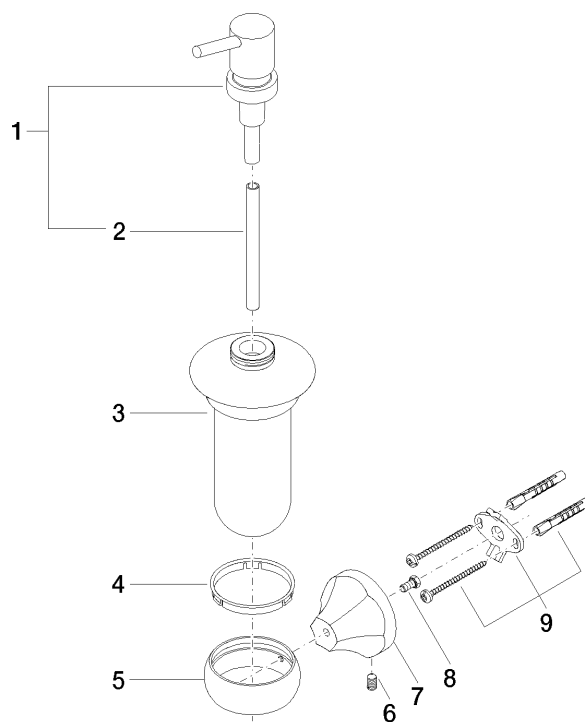

**Product specifications**

- Bottle made of opal glass
- Width 3 3/8"
- Height 8 1/8"
- 250 ml bottle capacity
- Flange  $\varnothing$  2 3/8"
- 4 7/8" projection

**Surfaces**

- chrome 83430360-00
- chrome 83430360-00
- matt platinum 83430360-06
- matt platinum 83430360-06
- platinum 83430360-08
- platinum 83430360-08
- brass 83430360-09
- brass 83430360-09

**Exploded assembly drawing**

**Order quantity**

<b>No.</b>	<b>Article number</b>	<b>Name</b>	<b>Installation quantity</b>
1	05101050000ff	dispenser	1
2	08101049990	hose	1
3	08900400183	glass	1
4	08281050091	ring	1
5	081720604ff	holder	1
6	09311114490	pin	1
7	081736506ff	holder	1
8	09303009190	screw	1
9	0517207080090	fixing set	1