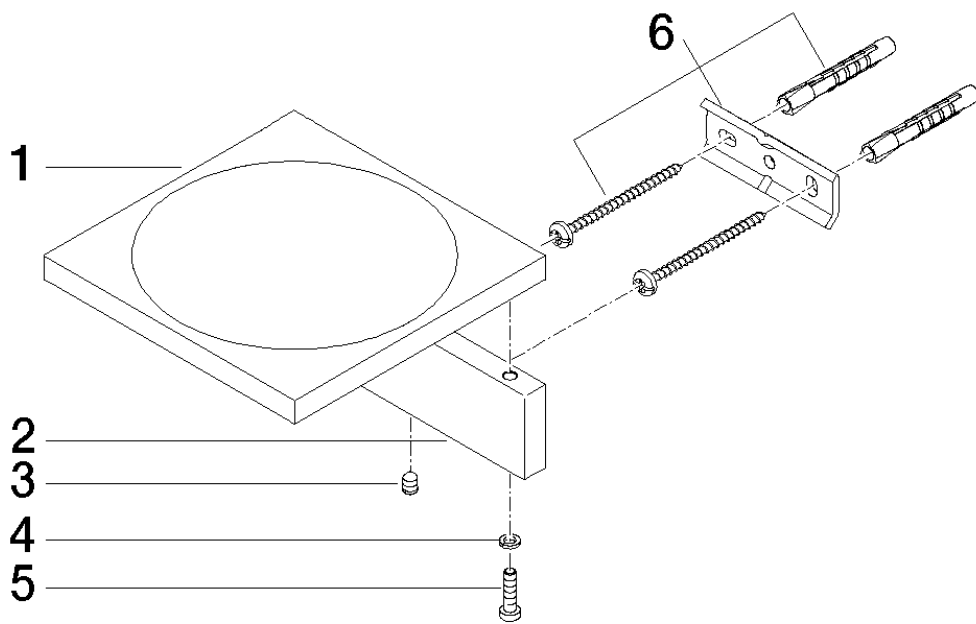

Product specifications

- Width 4 3/4"
- Height 1 3/4"
- 4 3/4" projection

Surfaces

- | | |
|-----------------|-------------|
| • chrome | 83410780-00 |
| • matt platinum | 83410780-06 |
| • platinum | 83410780-08 |
| • Cyprum | 83410780-49 |

Exploded assembly drawing

Order quantity

No.	Article number	Name	Installation quantity
1	081778601ff	holder	1
2	081778507ff	holder	1
3	09311111290	pin	1
4	09301102990	disc	2
5	09303006990	screw	2
6	0517207180090	fixing set	1