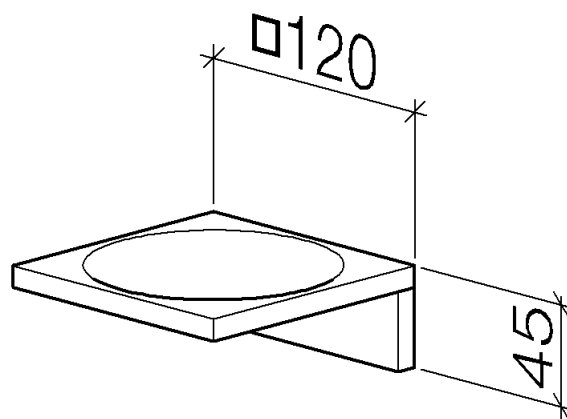

Product specifications

- Width 4 3/4"
- Height 1 3/4"
- 4 3/4" projection

Surfaces

- | | |
|-----------------|-------------|
| • chrome | 83410780-00 |
| • matt platinum | 83410780-06 |
| • platinum | 83410780-08 |
| • Cyprum | 83410780-49 |

Exploded assembly drawing

Order quantity

No.	Article number	Name	Installation quantity
1	081778601ff	holder	1
2	081778507ff	holder	1
3	09311111290	pin	1
4	09301102990	disc	2
5	09303006990	screw	2
6	0517207180090	fixing set	1