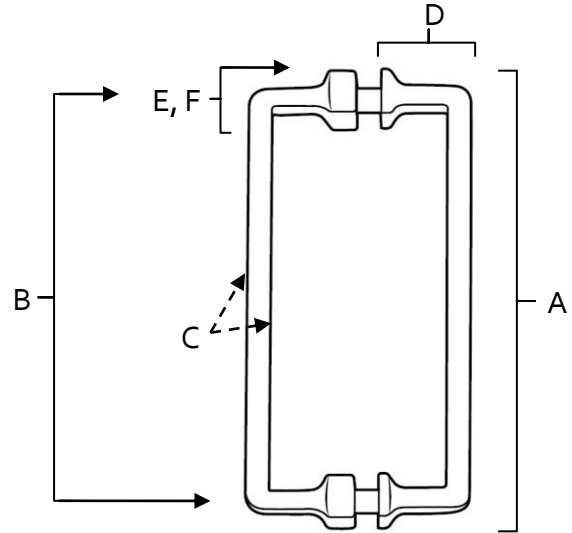

SPECIFICATIONS

**MILLENNIUM
BACK-TO-BACK PULLS**

FEATURES

- Contemporary styling
- Multiple finishes
- Concealed installation

WARRANTY

Limited lifetime

FINISHES

- Polished Brass/Non-lacquered (PB/NL)
- Polished Chrome (PC)
- Bronze (BRZ)
- Polished Nickel (PN)
- Satin Nickel (SN)

MATERIAL

Brass

Item#	A	B	C	D	E (L)	F (W)
G950-6	6 5/8"	6"	5/8"	1 3/8"	5/8"	5/8"
G950-8	8 7/8"	8"	5/8"	1 3/8"	13/16"	13/16"

KEY:

- A - Overall Length
- B - Center to Center
- C - Handle Width
- D - Projection
- E - Mount Length
- F - Mouth Width

NOTE: Dimensions and specifications are subject to change without notice.