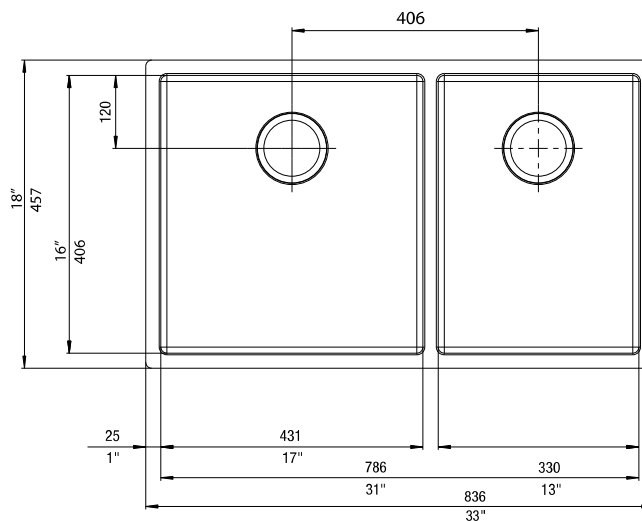

### NOMINAL DIMENSIONS

Model 441130 shown

OVERALL	CUT OUT SIZE	BOWL DEPTHS		DRAIN
		LEFT	RIGHT	
33" x 18"	Template provided with approximate 1/8" reveal	9-1/2"	9-1/2"	3-1/2"

DXF cutout templates available on our website.