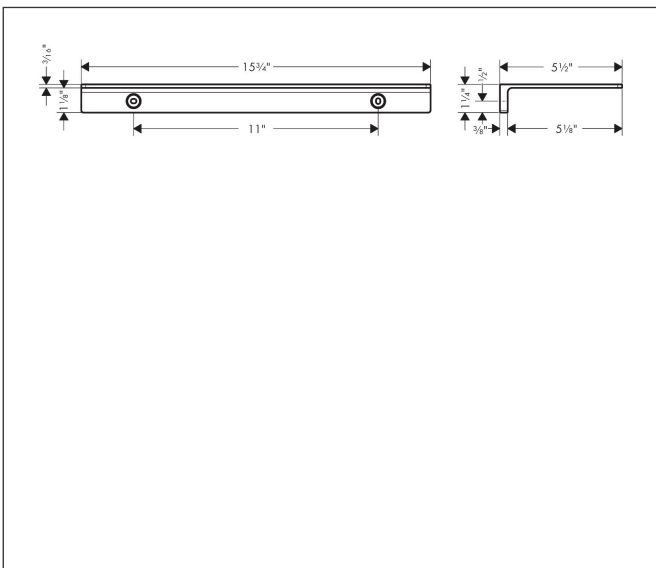

Brand hansgrohe
 Art. Name **AddStoris** Shelf
 Art. Nr. 41794830
 Surface Polished Nickel
 Pos. 1

Product Picture

Features

- Wall-mounted
- With mounting material
- Concealed fastening

Drawing

Technology