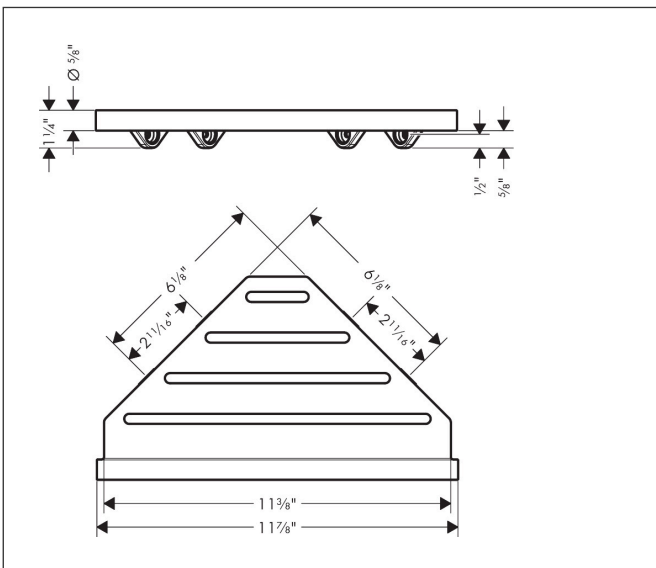

Brand hansgrohe
 Art. Name **AddStoris S** Corner Basket
 Art. Nr. 41761140
 Surface Brushed Bronze
 Pos. 1

Product Picture

Features

- Wall-mounted
- Metal holder
- With mounting material
- Concealed fastening
- Can also be used as a shelf

Drawing

Technology