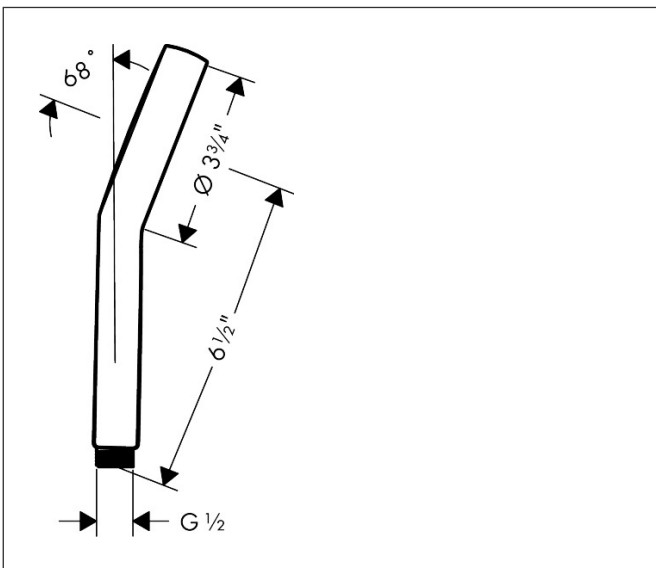

Drawing

Technology

Spray Types