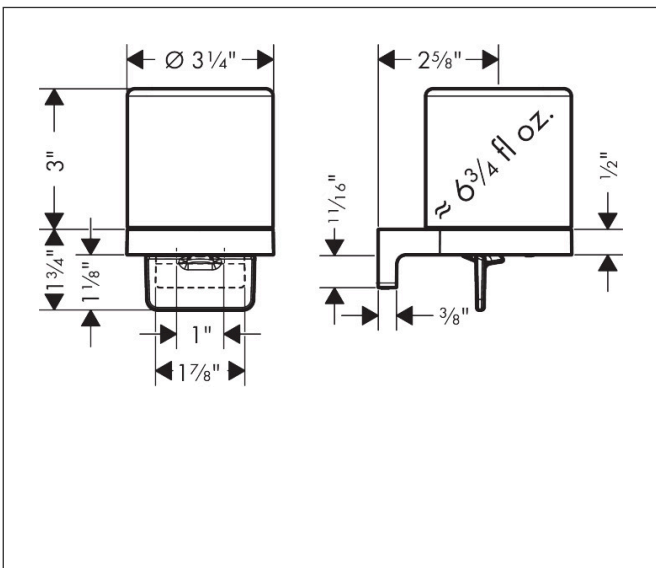

Brand hansgrohe
 Art. Name **AddStoris S** Liquid Soap Dispenser
 Art. Nr. 41765670
 Surface Matte Black
 Pos. 1

Product Picture

Features

- Container material: matte glass
- Type of soap: liquid soap
- Filling capacity 7 oz
- Concealed fastening

Drawing

Technology