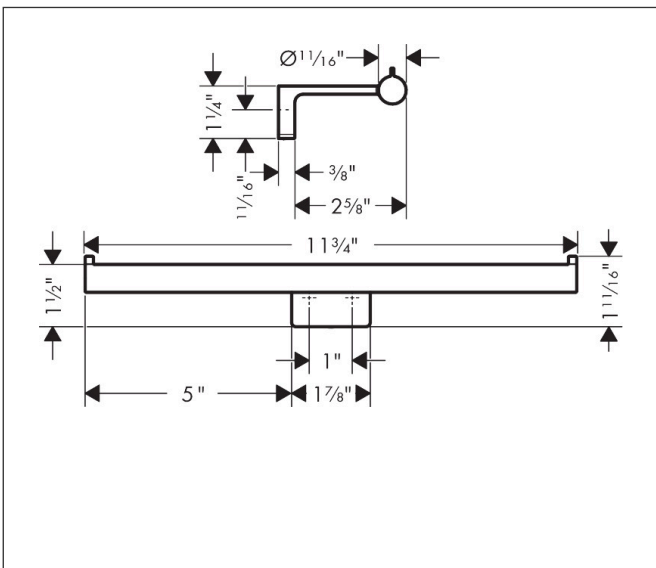

Brand hansgrohe
 Art. Name **AddStoris S** Double Toilet Paper Holder
 Art. Nr. 41768000
 Surface Chrome
 Pos. 1

Product Picture

Features

- Wall-mounted
- Metal
- With mounting material
- Concealed fastening
- For 2 toilet paper rolls

Drawing

Technology