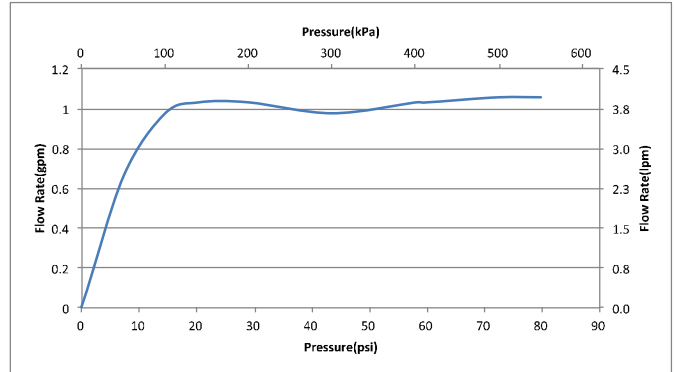

TLG03201U

GS Widespread Faucet

SPECIFICATIONS

Material	Brass
Maximum Flow Rate	1.2 gpm (4.5 lpm)
Warranty	Lifetime Limited Warranty (Residential Use) One Year (Commercial Use)

INSTALLATION NOTES

DIMENSIONS