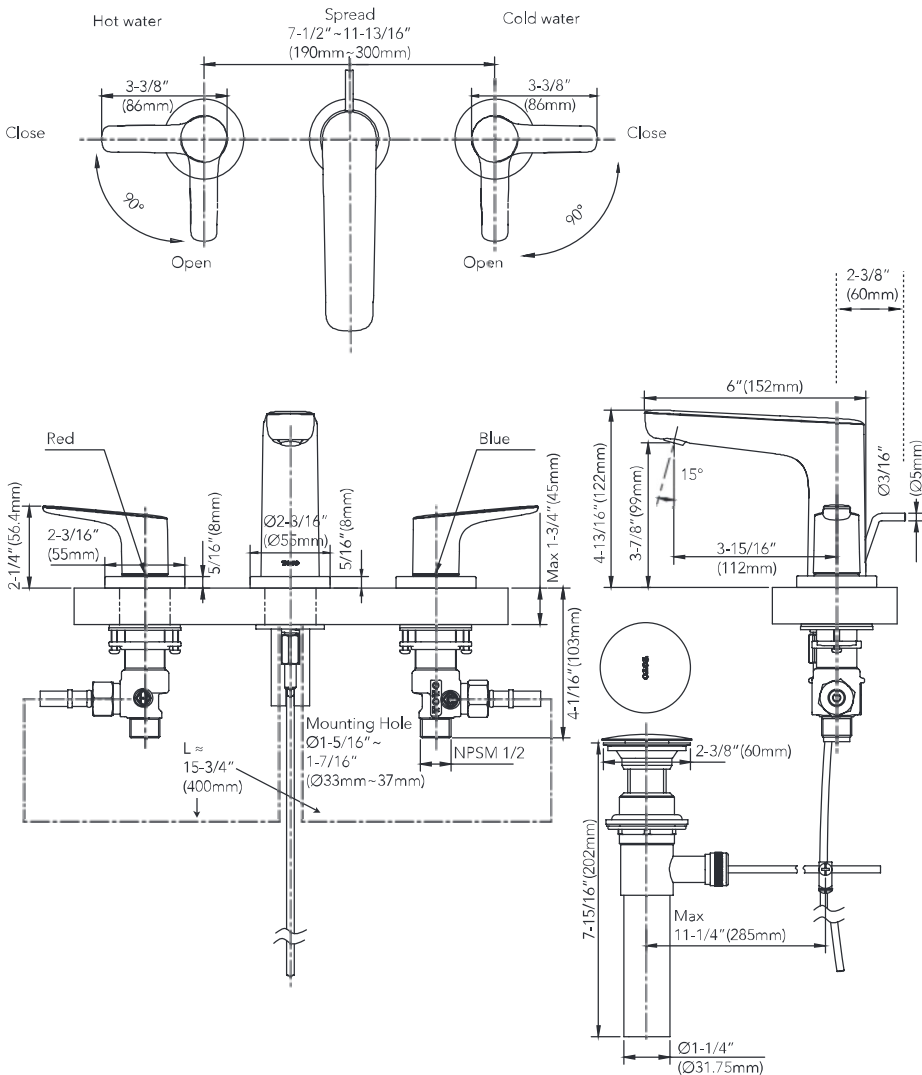

TLG03201U

GS Widespread Faucet

SPECIFICATIONS

Material	Brass
Maximum Flow Rate	1.2 gpm (4.5 lpm)
Warranty	Lifetime Limited Warranty (Residential Use) One Year (Commercial Use)

INSTALLATION NOTES

DIMENSIONS

TOTO®

These dimensions and specifications are subject to change without notice