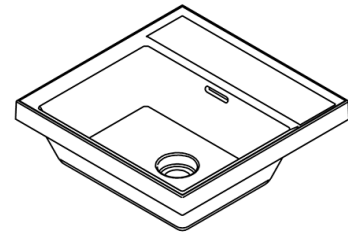

## TECHNICAL DETAILS

- **Width:** 15.75"
- **Length:** 15.75"
- **Height:** 1.5"
- **Weight:** 20 lbs / 9 kg

**VLBQS 16**

WETSTYLE cannot be held responsible for any technical errors and reserves the right to make revisions without notice. Approximate measurement. The manufacturer accepts 1/4" (6.35mm) variance.