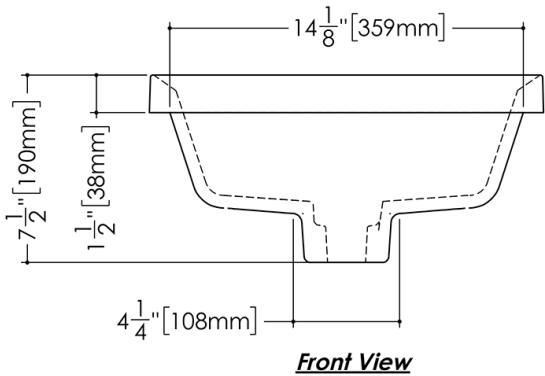

## TECHNICAL DETAILS

- **Width:** 15.75"
- **Length:** 15.75"
- **Height:** 1.5"
- **Weight:** 20 lbs / 9 kg

**VLBQS 16**

WETSTYLE cannot be held responsible for any technical errors and reserves the right to make revisions without notice. Approximate measurement. The manufacturer accepts 1/4" (6.35mm) variance.