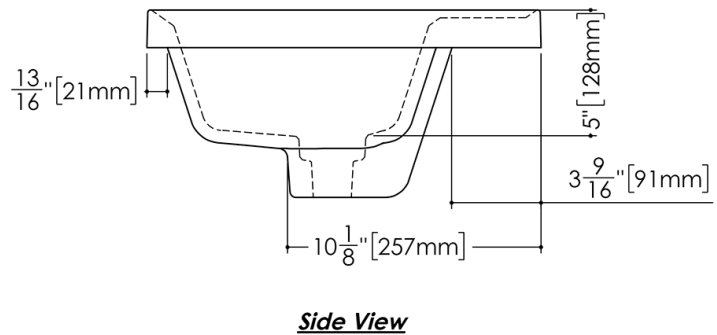

## TECHNICAL DETAILS

- **Width:** 15.75"
- **Length:** 15.75"
- **Height:** 1.5"
- **Weight:** 20 lbs / 9 kg

**VLBQS 16**

WETSTYLE cannot be held responsible for any technical errors and reserves the right to make revisions without notice. Approximate measurement. The manufacturer accepts 1/4" (6.35mm) variance.