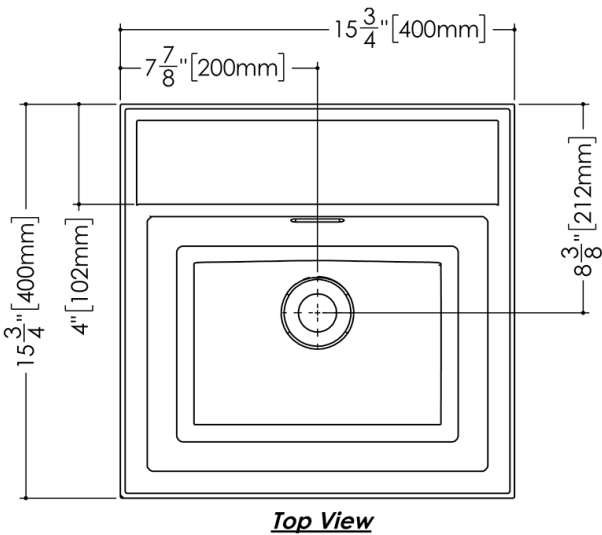

## TECHNICAL DETAILS

- **Width:** 15.75"
- **Length:** 15.75"
- **Height:** 1.5"
- **Weight:** 20 lbs / 9 kg

**VLBQS 16**

WETSTYLE cannot be held responsible for any technical errors and reserves the right to make revisions without notice. Approximate measurement. The manufacturer accepts 1/4" (6.35mm) variance.