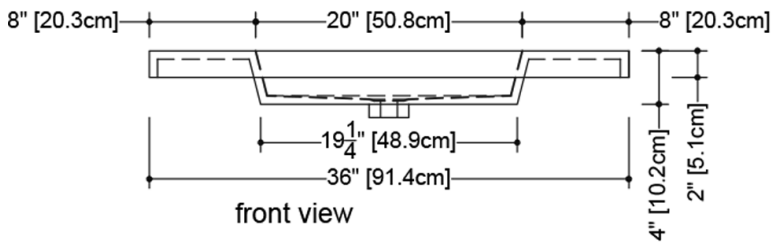

FEATURES

Handcrafted in Montreal, Canada

Installation type: above-counter

Available with or without overflow

Overflow trim finish options: polished chrome, brushed nickel, matte black, satin brass or no metallic trim

Faucet hole options: 1 hole (for mono faucet), 3 holes (for widespread faucet) or no hole (for wall-mounted faucet)

TECHNICAL DETAILS

- **Width:** 18"
- **Length:** 36"
- **Height:** 2"
- **Weight:** 27 lbs / 12 kg

VCMS 36

WETSTYLE cannot be held responsible for any technical errors and reserves the right to make revisions without notice. Approximate measurement. The manufacturer accepts 1/4" (6.35mm) variance.