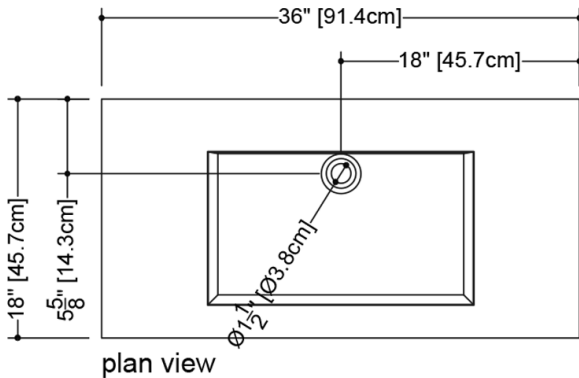

FEATURES

Handcrafted in Montreal, Canada

Installation type: above-counter

Available with or without overflow

Overflow trim finish options: polished chrome, brushed nickel, matte black, satin brass or no metallic trim

Faucet hole options: 1 hole (for mono faucet), 3 holes (for widespread faucet) or no hole (for wall-mounted faucet)

TECHNICAL DETAILS

- **Width:** 18"
- **Length:** 36"
- **Height:** 2"
- **Weight:** 27 lbs / 12 kg

VCMS 36

WETSTYLE cannot be held responsible for any technical errors and reserves the right to make revisions without notice. Approximate measurement. The manufacturer accepts 1/4" (6.35mm) variance.