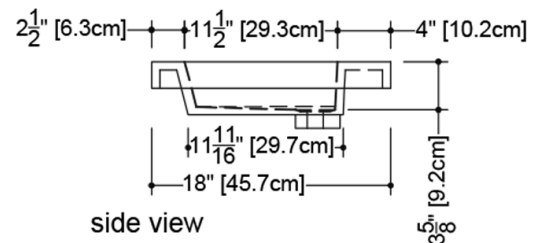

Faucet hole options: 1 hole (for mono faucet), 3 holes (for widespread faucet) or no hole (for wall-mounted faucet)

TECHNICAL DETAILS

- **Width:** 18"
- **Length:** 36"
- **Height:** 2"
- **Weight:** 27 lbs / 12 kg

VCMS 36

WETSTYLE cannot be held responsible for any technical errors and reserves the right to make revisions without notice. Approximate measurement. The manufacturer accepts 1/4" (6.35mm) variance.