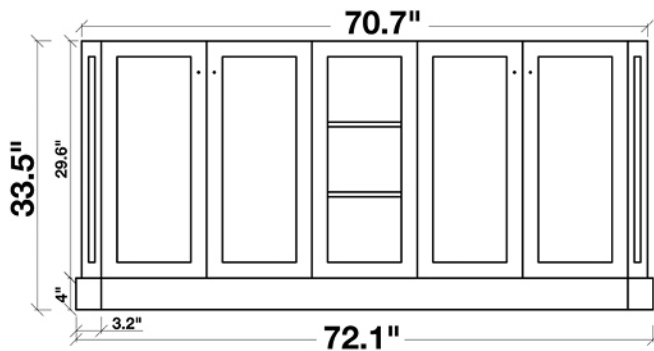

ARIEL

WESTWOOD 72" DOUBLE SINK VANITY CABINET IN BLACK

MODEL: C072D-03

| | |
|---------------|---|
| Cabinet Color | Black |
| Cabinet Size | 72.1"W x 22.2"D x 33.5"H |
| Mirror Color | Black Frame |
| Mirror Size | 70.9"W x 39.4"H |
| Features | <ul style="list-style-type: none">• Solid Wood Construction• Black Cabinet Color• Four Soft-Closing Doors• Three Uncovered Open Shelves• Satin Nickel Finish Hardware• Matching Framed Mirror Included |

COLLECTION:

Ariel Westwood

FRONT

BACK VIEW

SIDE VIEW

MIRROR VIEW

ARIEL

72" CARRARA WHITE MARBLE COUNTERTOP W/ DOUBLE SINK

MODEL: C072D-CT

| | |
|------------|--|
| Dimensions | 71.8"W x 22"D x 1.5"H |
| Features | <ul style="list-style-type: none"> • Carrara White Marble Countertop w/ Miter-Cut Edge • Countertop Pre-Drilled for 8" Widespread Faucets • Two Ceramic, Rectangular, UPC Certified Under-Mount Sinks • Matching Backsplash Included |