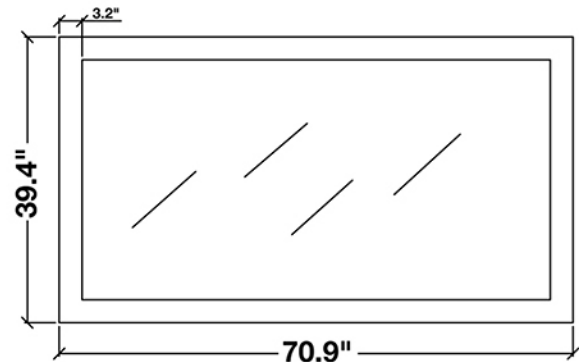

ARIEL

WESTWOOD 72" DOUBLE SINK VANITY CABINET IN BLACK

MODEL: C072D-03

| | |
|---------------|---|
| Cabinet Color | Black |
| Cabinet Size | 72.1"W x 22.2"D x 33.5"H |
| Mirror Color | Black Frame |
| Mirror Size | 70.9"W x 39.4"H |
| Features | <ul style="list-style-type: none">• Solid Wood Construction• Black Cabinet Color• Four Soft-Closing Doors• Three Uncovered Open Shelves• Satin Nickel Finish Hardware• Matching Framed Mirror Included |

COLLECTION:

Ariel Westwood

FRONT

BACK VIEW

SIDE VIEW

MIRROR VIEW

ARIEL

72" CARRARA WHITE MARBLE COUNTERTOP W/ DOUBLE SINK

MODEL: C072D-CT

| | |
|------------|--|
| Dimensions | 71.8"W x 22"D x 1.5"H |
| Features | <ul style="list-style-type: none"> • Carrara White Marble Countertop w/ Miter-Cut Edge • Countertop Pre-Drilled for 8" Widespread Faucets • Two Ceramic, Rectangular, UPC Certified Under-Mount Sinks • Matching Backsplash Included |