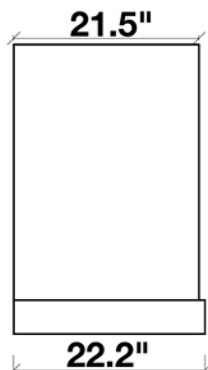

ARIEL

WESTWOOD 72" DOUBLE SINK VANITY CABINET IN BLACK

MODEL: C072D-03

| | |
|---------------|---|
| Cabinet Color | Black |
| Cabinet Size | 72.1"W x 22.2"D x 33.5"H |
| Mirror Color | Black Frame |
| Mirror Size | 70.9"W x 39.4"H |
| Features | <ul style="list-style-type: none">• Solid Wood Construction• Black Cabinet Color• Four Soft-Closing Doors• Three Uncovered Open Shelves• Satin Nickel Finish Hardware• Matching Framed Mirror Included |

COLLECTION:

Ariel Westwood

FRONT

BACK VIEW

SIDE VIEW

MIRROR VIEW

ARIEL

72" CARRARA WHITE MARBLE COUNTERTOP W/ DOUBLE SINK

MODEL: C072D-CT

| | |
|------------|--|
| Dimensions | 71.8"W x 22"D x 1.5"H |
| Features | <ul style="list-style-type: none"> • Carrara White Marble Countertop w/ Miter-Cut Edge • Countertop Pre-Drilled for 8" Widespread Faucets • Two Ceramic, Rectangular, UPC Certified Under-Mount Sinks • Matching Backsplash Included |