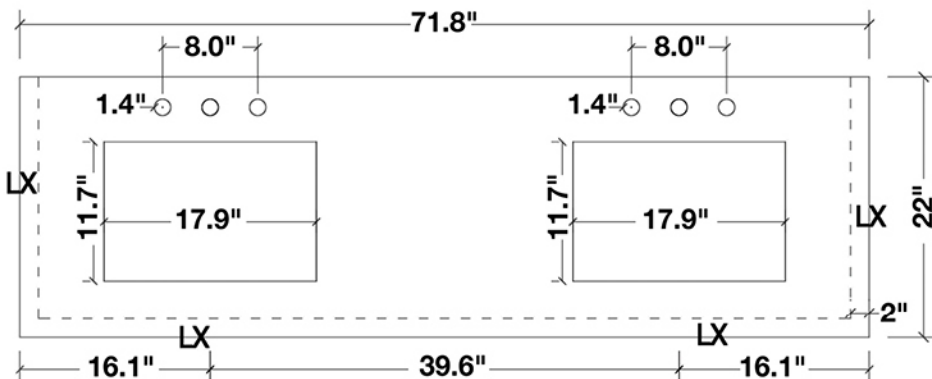

ARIEL

WESTWOOD 72" DOUBLE SINK VANITY CABINET IN BLACK

MODEL: C072D-03

| | |
|---------------|---|
| Cabinet Color | Black |
| Cabinet Size | 72.1"W x 22.2"D x 33.5"H |
| Mirror Color | Black Frame |
| Mirror Size | 70.9"W x 39.4"H |
| Features | <ul style="list-style-type: none">• Solid Wood Construction• Black Cabinet Color• Four Soft-Closing Doors• Three Uncovered Open Shelves• Satin Nickel Finish Hardware• Matching Framed Mirror Included |

MODEL: C072D-CT

| | |
|------------|--|
| Dimensions | 71.8"W x 22"D x 1.5"H |
| Features | <ul style="list-style-type: none"> • Carrara White Marble Countertop w/ Miter-Cut Edge • Countertop Pre-Drilled for 8" Widespread Faucets • Two Ceramic, Rectangular, UPC Certified Under-Mount Sinks • Matching Backsplash Included |

All stone tops are finished by hand, pre-drilled for 8" widespread faucets, and double-sealed for scratch resistance and long term durability.

BACKSPLASH

TOP VIEW

MITER CUT SIDE VIEW