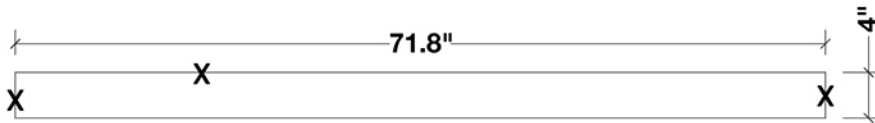

ARIEL

72" CARRARA WHITE MARBLE COUNTERTOP W/ DOUBLE SINK

MODEL: C072D-CT

Dimensions	71.8"W x 22"D x 1.5"H
Features	• Carrara White Marble Countertop w/ Miter-Cut Edge • Countertop Pre-Drilled for 8" Widespread Faucets • Two Ceramic, Rectangular, UPC Certified Under-Mount Sinks • Matching Backsplash Included

All stone tops are finished by hand, pre-drilled for 8" widespread faucets, and double-sealed for scratch resistance and long term durability.

BACKSPLASH

TOP VIEW