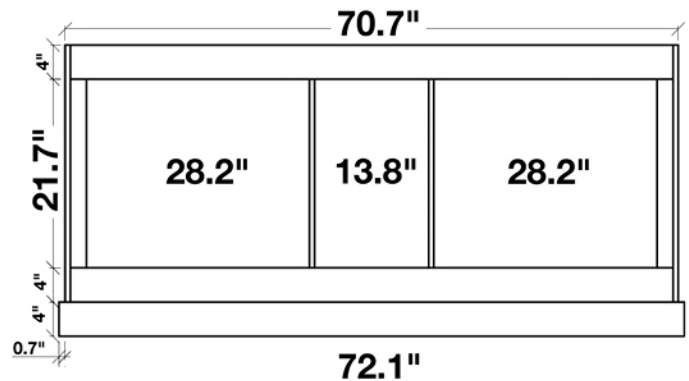

ARIEL

WESTWOOD 72" DOUBLE SINK VANITY CABINET IN BLACK

MODEL: C072D-03

| | |
|---------------|---|
| Cabinet Color | Black |
| Cabinet Size | 72.1"W x 22.2"D x 33.5"H |
| Mirror Color | Black Frame |
| Mirror Size | 70.9"W x 39.4"H |
| Features | <ul style="list-style-type: none">• Solid Wood Construction• Black Cabinet Color• Four Soft-Closing Doors• Three Uncovered Open Shelves• Satin Nickel Finish Hardware• Matching Framed Mirror Included |

COLLECTION:

Ariel Westwood

FRONT

BACK VIEW

SIDE VIEW

MIRROR VIEW

ARIEL

72" CARRARA WHITE MARBLE COUNTERTOP W/ DOUBLE SINK

MODEL: C072D-CT

| | |
|------------|--|
| Dimensions | 71.8"W x 22"D x 1.5"H |
| Features | <ul style="list-style-type: none"> • Carrara White Marble Countertop w/ Miter-Cut Edge • Countertop Pre-Drilled for 8" Widespread Faucets • Two Ceramic, Rectangular, UPC Certified Under-Mount Sinks • Matching Backsplash Included |