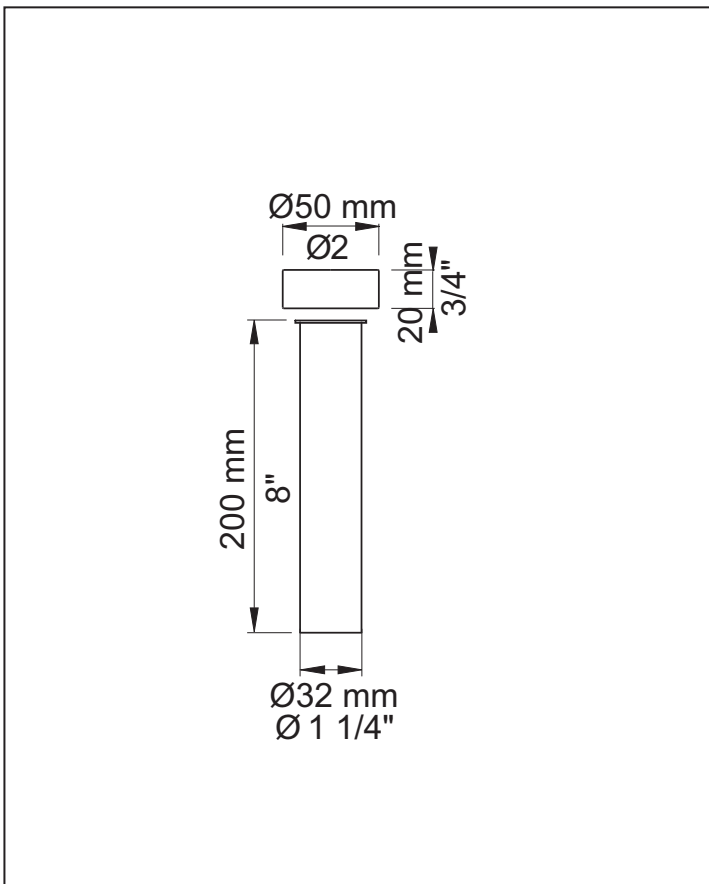

Date: 16-11-2016

Name of customer:

Name of project:

Item: VR1838 - Tail piece

Tail Piece set

Available in colours

- Color 02, Grey
- Color 04, Light blue
- Color 05, Orange
- Color 06, Light green
- Color 08, Yellow
- Color 09, Dark grey
- Color 12, Mocca
- Color 14, Bright red
- Color 15, Dark blue
- Color 16, Polished chrome
- Color 17, Gloss black
- Color 18, White
- Color 19, Natural brass
- Color 20, Brushed chrome
- Color 21, Carmine red
- Color 25, Pink
- Color 27, Matt black
- Color 40, Brushed stainless steel