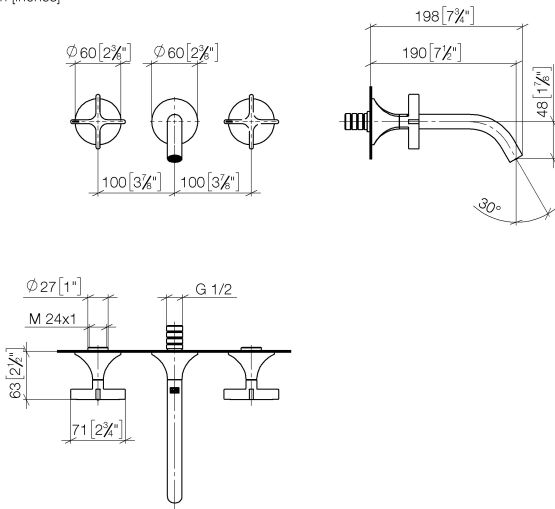

## Sink - VAIA

Wall-mounted three-hole lavatory mixer without drain - polished chrome

Article number: 36 712 809-00 0010

## Dimensional drawing

mm [inches]

All dimensions in mm / inch = mm x 0,0394

## Flow rate chart