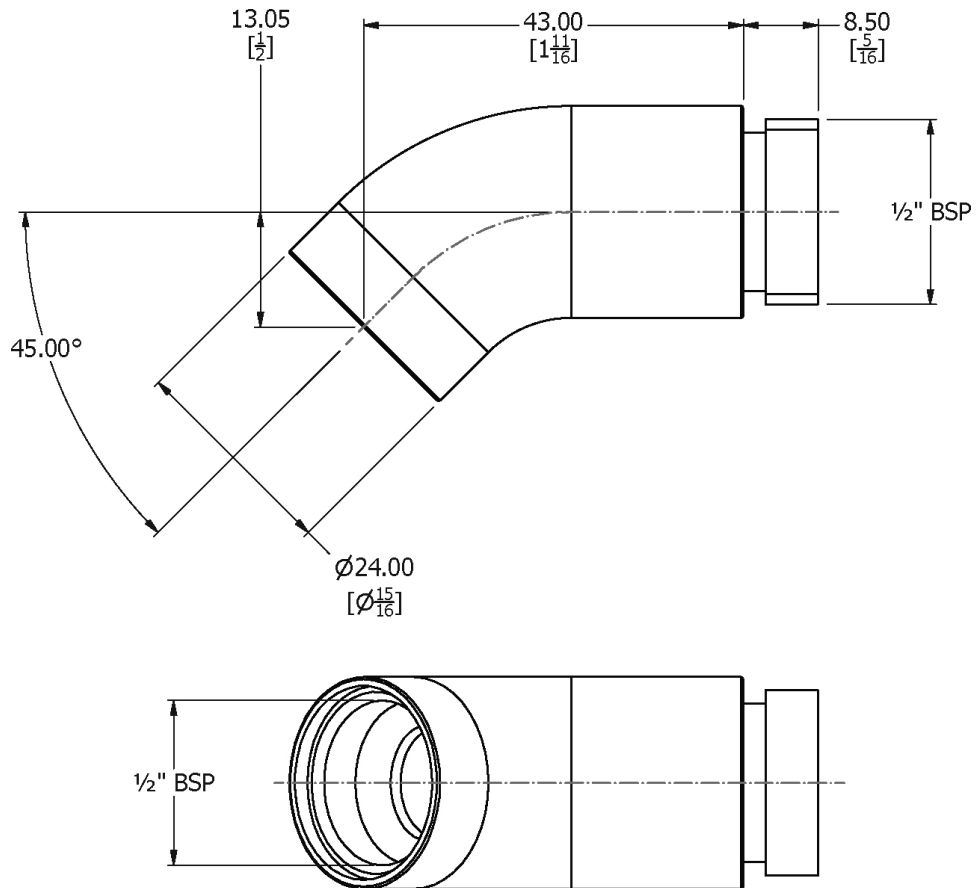

SAMUEL HEATH

Product Number: V783

Description: Angle bush

Finishes Available

Specification Drawing

UK Customer Service
Leopold Street
Birmingham
B12 0UJ
Tel: +44 121 766 4200
Email: info@samuel-heath.com

US Customer Service
Federal I.D. No. 58-1504682
Email: usa@samuel-heath.com

Specification Enquiries
Design Centre Chelsea Harbour
1st Floor, North Dome, London
SW10 0XE
Tel: 020 7352 0249
Email: showroom@samuel-heath.com

1-06/12/2018