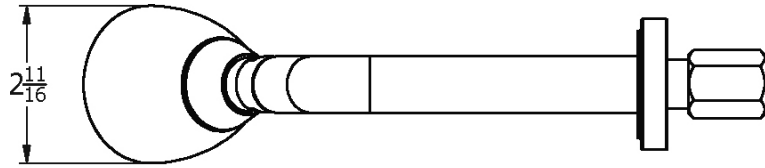

Specification Drawing

UK Customer Service
Leopold Street
Birmingham
B12 0UJ
Tel: +44 121 766 4200
Email: info@samuel-heath.com

US Customer Service
Federal I.D. No. 58-1504682
Email: usa@samuel-heath.com

Specification Enquiries
Design Centre Chelsea Harbour
1st Floor, North Dome, London
SW10 0XE
Tel: 020 7352 0249
Email: showroom@samuel-heath.com