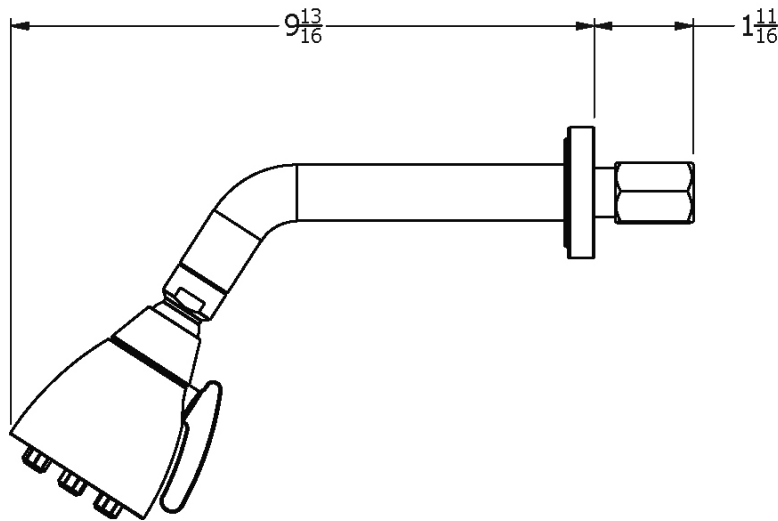

Specification Drawing

UK Customer Service
Leopold Street
Birmingham
B12 0UJ
Tel: +44 121 766 4200
Email: info@samuel-heath.com

US Customer Service
Federal I.D. No. 58-1504682
Email: usa@samuel-heath.com

Specification Enquiries
Design Centre Chelsea Harbour
1st Floor, North Dome, London
SW10 0XE
Tel: 020 7352 0249
Email: showroom@samuel-heath.com