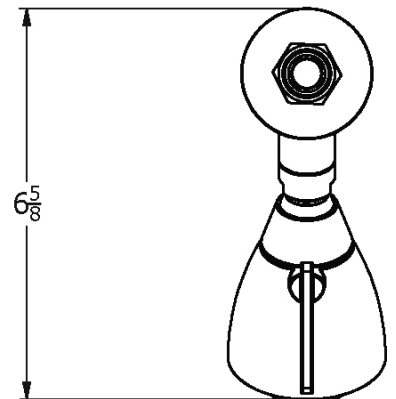

Specification Drawing

UK Customer Service
Leopold Street
Birmingham
B12 0UJ
Tel: +44 121 766 4200
Email: info@samuel-heath.com

US Customer Service
Federal I.D. No. 58-1504682
Email: usa@samuel-heath.com

Specification Enquiries
Design Centre Chelsea Harbour
1st Floor, North Dome, London
SW10 0XE
Tel: 020 7352 0249
Email: showroom@samuel-heath.com