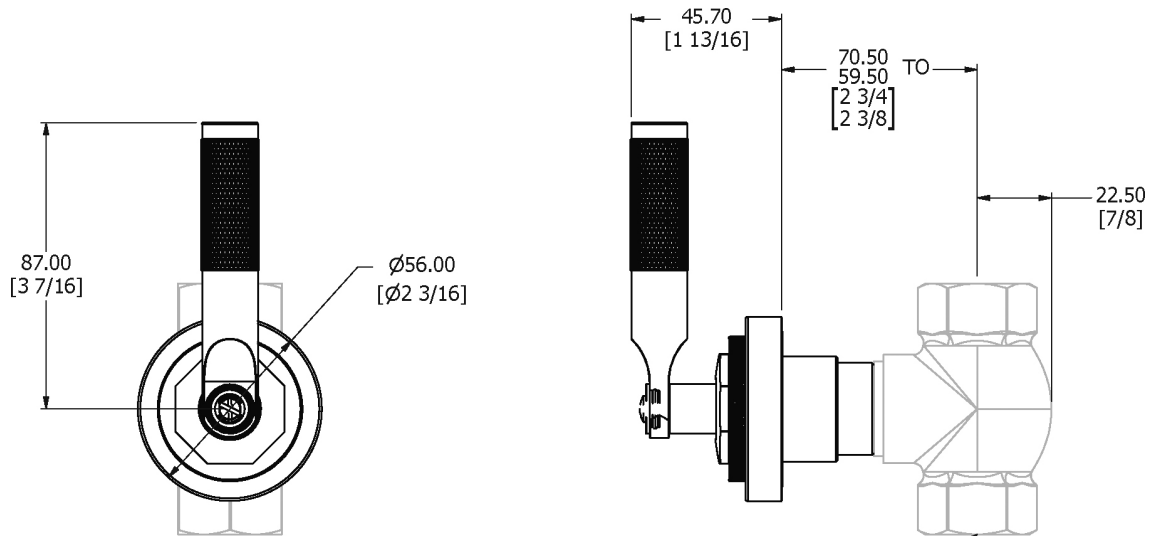

Control Options Available

Specification Drawing