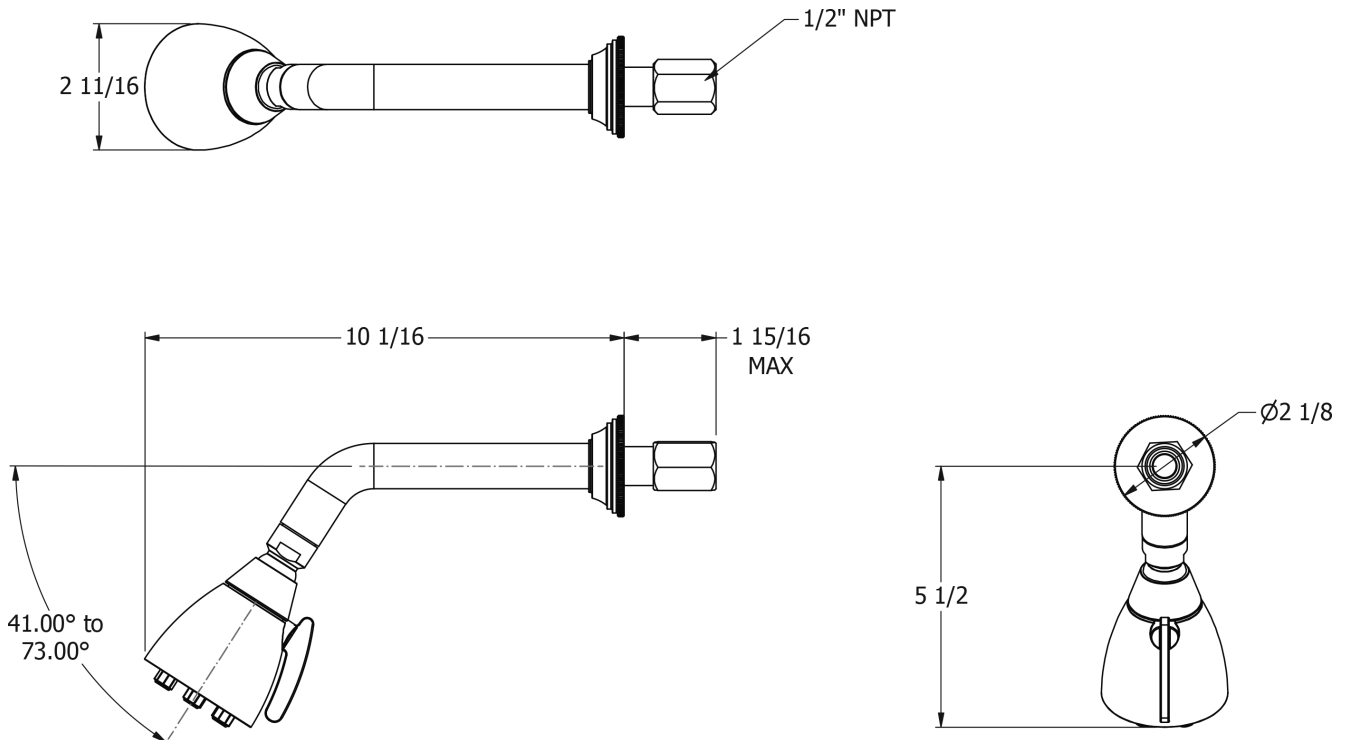

Specification Drawing

UK Customer Service

Leopold Street
Birmingham
B12 0UJ
Tel: +44 121 766 4200
Email: info@samuel-heath.com

US Customer Service

Federal I.D. No. 58-1504682
Email: usa@samuel-heath.com

Specification Enquiries

Design Centre Chelsea Harbour
1st Floor, North Dome, London
SW10 0XE
Tel: 020 7352 0249
Email: showroom@samuel-heath.com