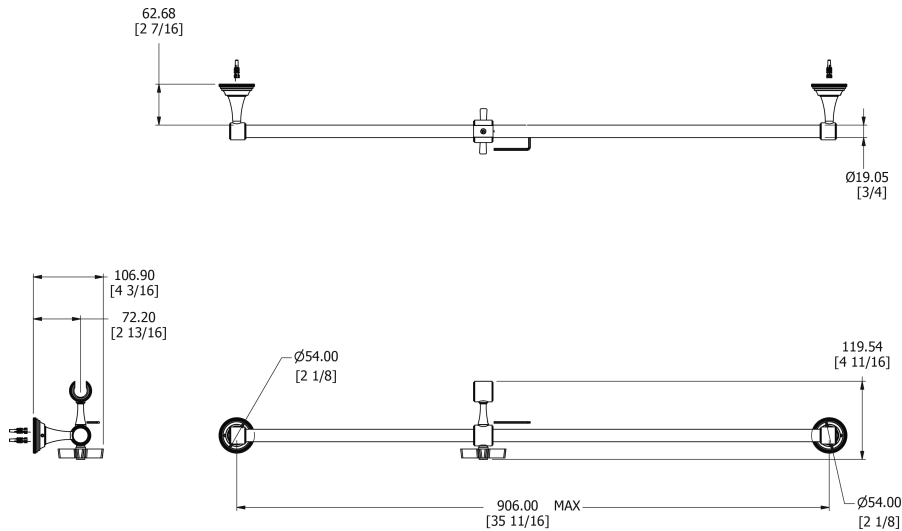

SAMUEL HEATH

Product Number: V670-X
Description: Slider rail

Finishes Available

Chrome Plate

Polished Nickel

Non Lacquered
Brass

Antique Gold

Satin Nickel
(US15)

City Bronze

Country Bronze

Brushed Gold
Gloss

Brushed Gold Matt

Brushed Gold
Unlacquered

Control Options Available

Specification Drawing

UK Customer Service
Leopold Street
Birmingham
B12 0UJ
Tel: +44 121 766 4200
Email: info@samuel-heath.com