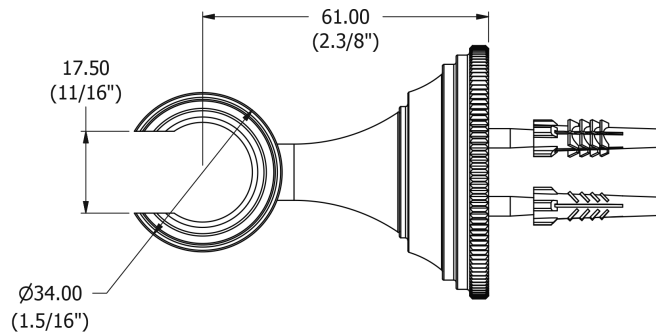

SAMUEL HEATH

Product Number: V667

Description: Wall bracket

Finishes Available

Chrome Plate

Polished Nickel

Non Lacquered
Brass

Antique Gold

Satin Nickel
(US15)

City Bronze

Country Bronze

Brushed Gold
Gloss

Brushed Gold Matt

Brushed Gold
Unlacquered

Specification Drawing

UK Customer Service