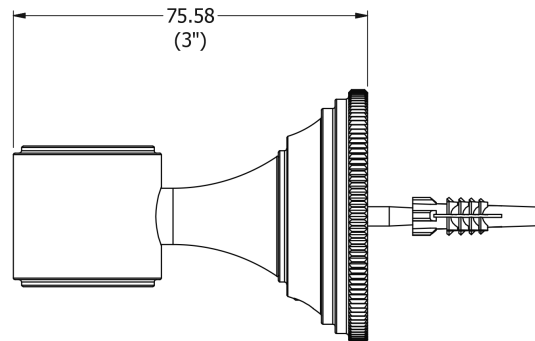

Specification Drawing

UK Customer Service

Leopold Street
Birmingham
B12 0UJ
Tel: +44 121 766 4200
Email: info@samuel-heath.com

US Customer Service

Federal I.D. No. 58-1504682
Email: usa@samuel-heath.com

Specification Enquiries

Design Centre Chelsea Harbour
1st Floor, North Dome, London
SW10 0XE
Tel: 020 7352 0249
Email: showroom@samuel-heath.com

1-05/09/2019