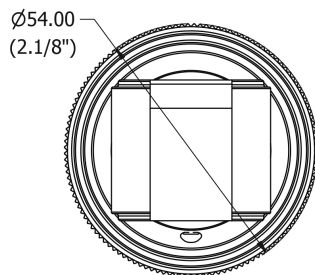

Specification Drawing

UK Customer Service

Leopold Street
Birmingham
B12 0UJ
Tel: +44 121 766 4200
Email: info@samuel-heath.com

US Customer Service

Federal I.D. No. 58-1504682
Email: usa@samuel-heath.com

Specification Enquiries

Design Centre Chelsea Harbour
1st Floor, North Dome, London
SW10 0XE
Tel: 020 7352 0249
Email: showroom@samuel-heath.com

1-05/09/2019