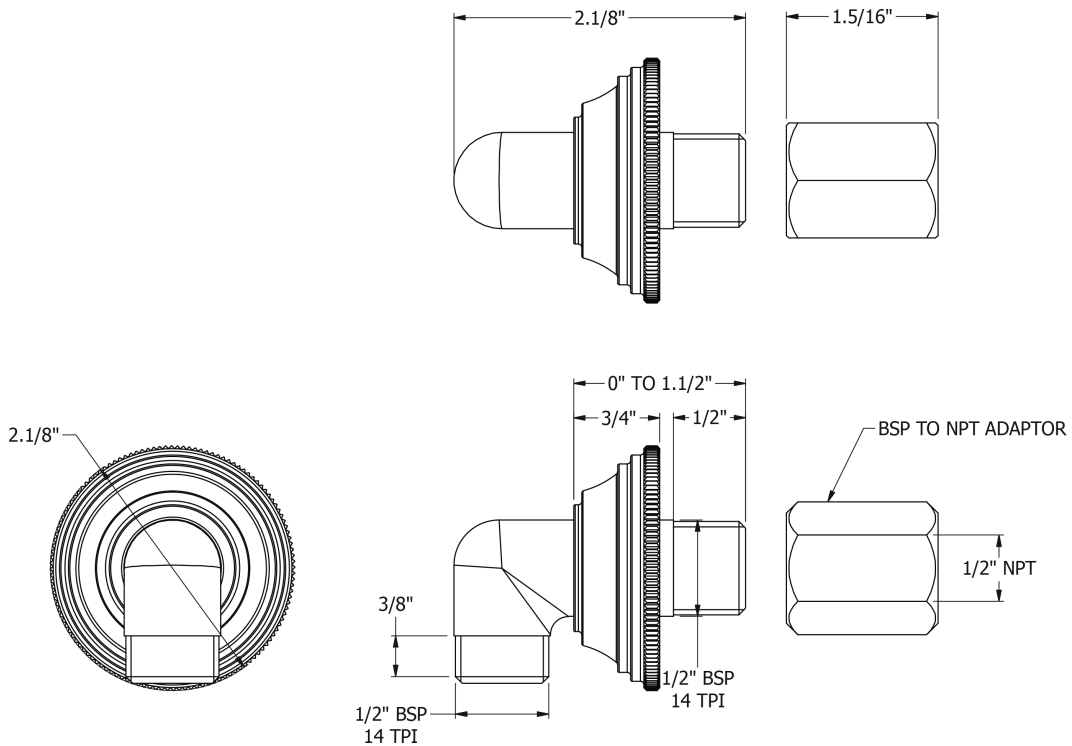

SAMUEL HEATH

Product Number: V664-A
Description: Wall elbow

Finishes Available

Chrome Plate

Polished Nickel

Non Lacquered
Brass

Antique Gold

Satin Nickel
(US15)

City Bronze

Country Bronze

Brushed Gold
Gloss

Brushed Gold Matt

Brushed Gold
Unlacquered

Specification Drawing

UK Customer Service
Leopold Street
Birmingham
B12 0UJ
Tel: +44 121 766 4200
Email: info@samuel-heath.com