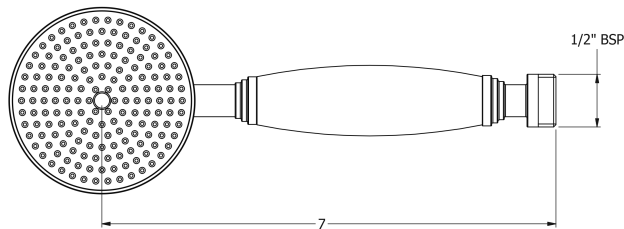

SAMUEL HEATH

Product Number: V654B-A

Description: Easy clean hand shower

Standards

Flow rates

Gallons/Min	1.5 PSI	7.3 PSI	14.5 PSI	29.0 PSI	43.5 PSI	58.0 PSI	72.5 PSI
			1.0	1.6	1.6	1.6	1.6

Flow rate data provided is indicative of each product and is given in open outlet conditions. Installation design, external connections and fittings not supplied may affect the data provided.

Brushed Gold
Gloss

Brushed Gold Matt

Brushed Gold
Unlacquered

Control Options Available

Specification Drawing

UK Customer Service

Leopold Street
Birmingham
B12 0UJ
Tel: +44 121 766 4200
Email: info@samuel-heath.com