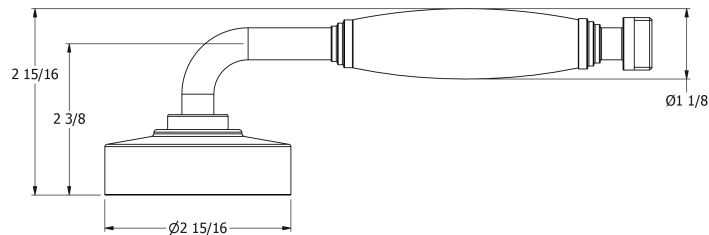

SAMUEL HEATH

Product Number: V654B-A

Description: Easy clean hand shower

Standards

Flow rates

Gallons/Min	1.5 PSI	7.3 PSI	14.5 PSI	29.0 PSI	43.5 PSI	58.0 PSI	72.5 PSI
			1.0	1.6	1.6	1.6	1.6

Flow rate data provided is indicative of each product and is given in open outlet conditions. Installation design, external connections and fittings not supplied may affect the data provided.

Brushed Gold
Gloss

Brushed Gold Matt

Brushed Gold
Unlacquered

Control Options Available

Specification Drawing

UK Customer Service

Leopold Street
Birmingham
B12 0UJ
Tel: +44 121 766 4200
Email: info@samuel-heath.com