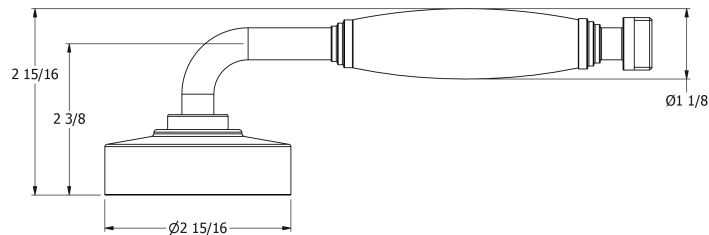

SAMUEL HEATH

Product Number: V654-A

Description: Easy clean hand shower

Standards

Flow rates

Gallons/Min	1.5 PSI	7.3 PSI	14.5 PSI	29.0 PSI	43.5 PSI	58.0 PSI	72.5 PSI
			1.0	1.6	1.6	1.6	1.6

Flow rate data provided is indicative of each product and is given in open outlet conditions. Installation design, external connections and fittings not supplied may affect the data provided.

Brushed Gold Gloss

Brushed Gold Matt

Brushed Gold Unlacquered

Control Options Available

Specification Drawing

UK Customer Service

Leopold Street
Birmingham
B12 0UJ
Tel: +44 121 766 4200
Email: info@samuel-heath.com