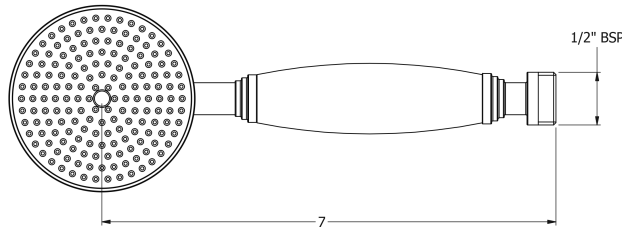

SAMUEL HEATH

Product Number: V654-A

Description: Easy clean hand shower

Standards

Flow rates

Gallons/Min	1.5 PSI	7.3 PSI	14.5 PSI	29.0 PSI	43.5 PSI	58.0 PSI	72.5 PSI
			1.0	1.6	1.6	1.6	1.6

Flow rate data provided is indicative of each product and is given in open outlet conditions. Installation design, external connections and fittings not supplied may affect the data provided.

Brushed Gold Gloss

Brushed Gold Matt

Brushed Gold Unlacquered

Control Options Available

Specification Drawing

UK Customer Service

Leopold Street
Birmingham
B12 0UJ
Tel: +44 121 766 4200
Email: info@samuel-heath.com