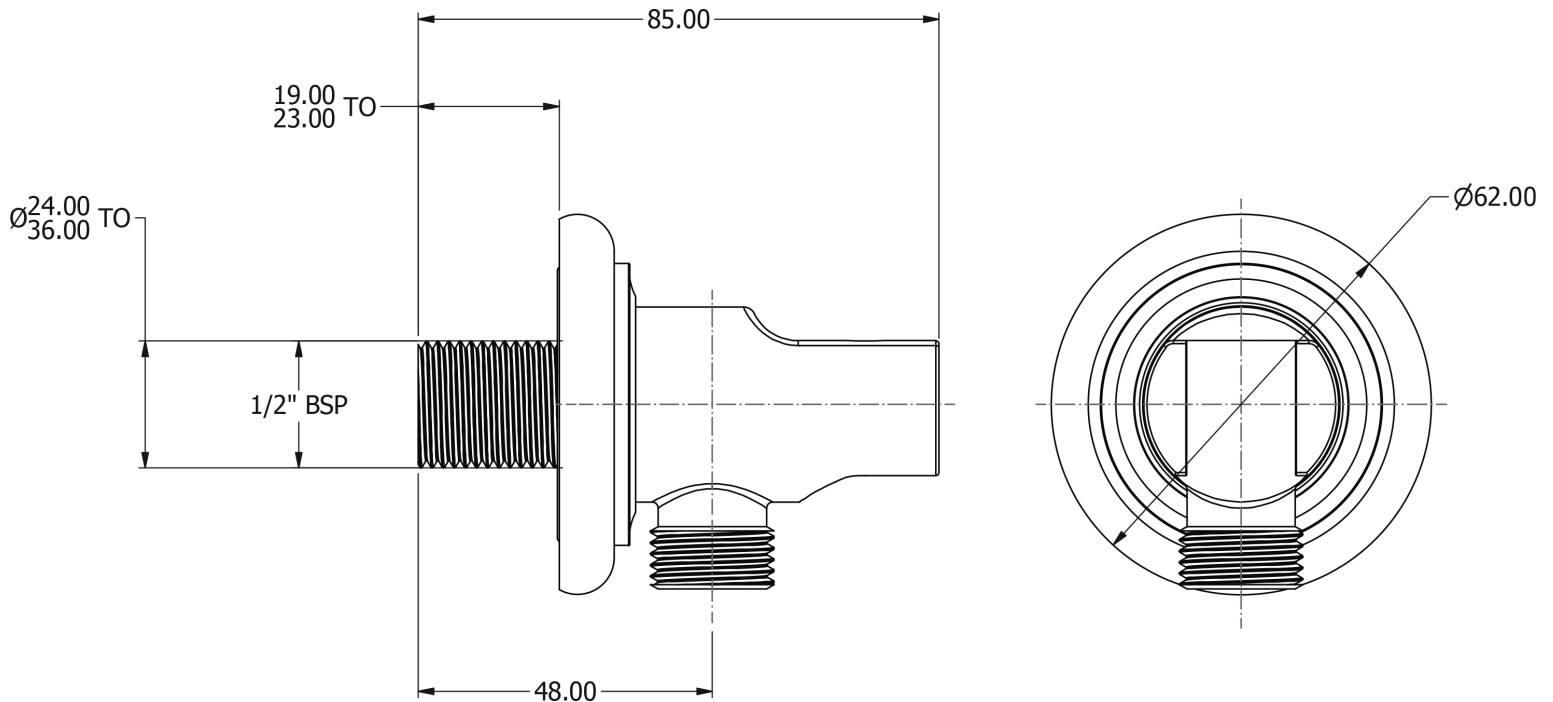

Specification Drawing

UK Customer Service

Leopold Street
Birmingham
B12 0UJ
Tel: +44 121 766 4200
Email: info@samuel-heath.com

US Customer Service

Federal I.D. No. 58-1504682
Email: usa@samuel-heath.com

Specification Enquiries

Design Centre Chelsea Harbour
1st Floor, North Dome, London
SW10 0XE
Tel: 020 7352 0249
Email: showroom@samuel-heath.com

1-05/09/2019