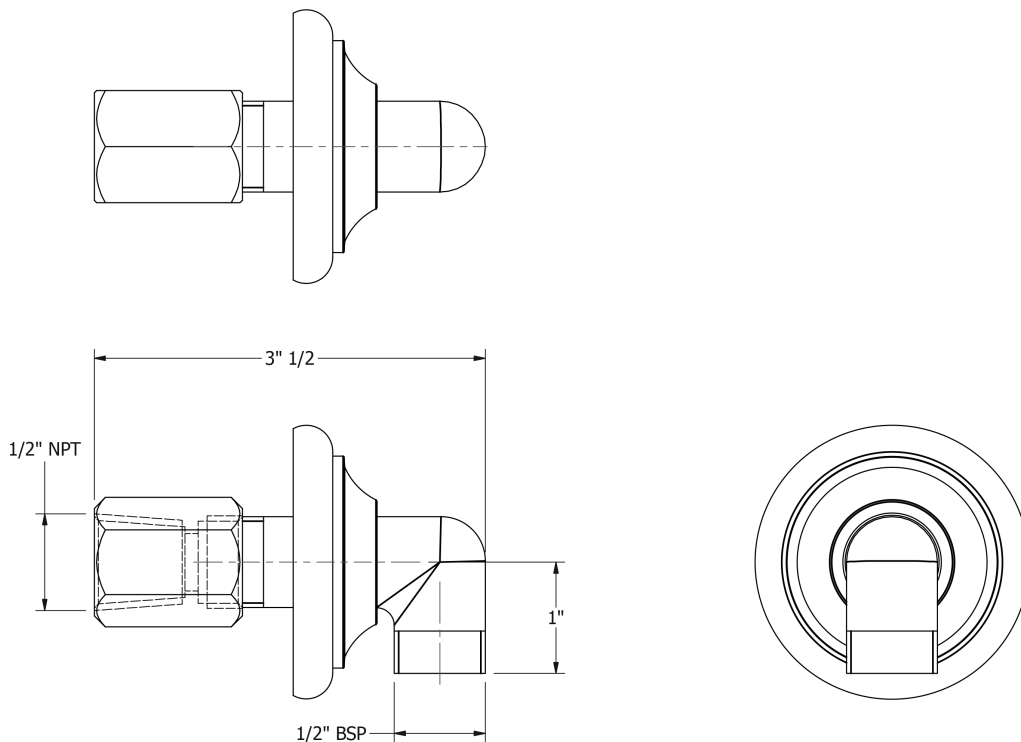

SAMUEL HEATH

Product Number: V264-A
Description: Wall elbow

Finishes Available

Chrome Plate

Polished Nickel

Non Lacquered
Brass

Antique Gold

Satin Nickel
(US15)

City Bronze

Country Bronze

Brushed Gold
Gloss

Brushed Gold Matt

Brushed Gold
Unlacquered

Specification Drawing

UK Customer Service
Leopold Street
Birmingham
B12 0UJ
Tel: +44 121 766 4200
Email: info@samuel-heath.com