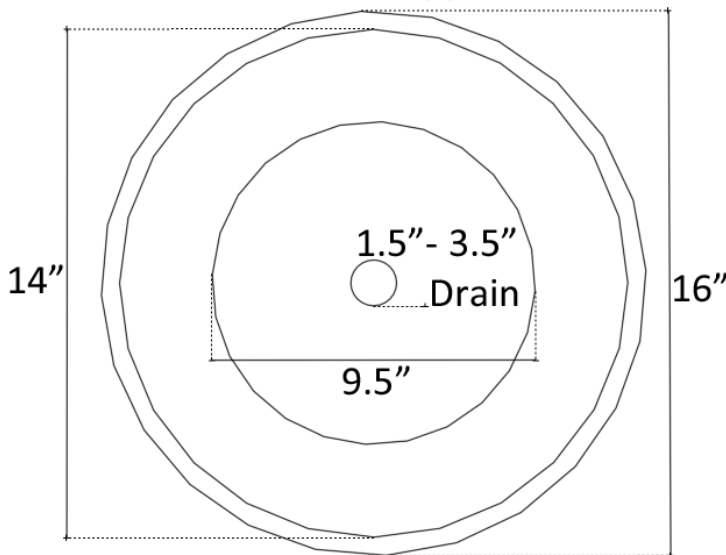

Undermount

- No finish description needed

Specify When Ordering:

- Pattern	
A	Single Color
AR	Single Color Random
B	Polka Dot
C	Star
D	Swirl
E	Windows
F	Confetti
FR	Random Confetti
G	Stripes

- Tile Color (by #)	
Numbers are grouped by height. Only choose tiles with same height	
1-12	Venetian Glass (call for pricing on 11-12)
13-17	Tumbled Stone
18-20	Mother of Pearl

All Dimensions Are Approximate

DIMENSIONS WILL VARY. DO NOT use this sheet as a guide for countertop cuts.