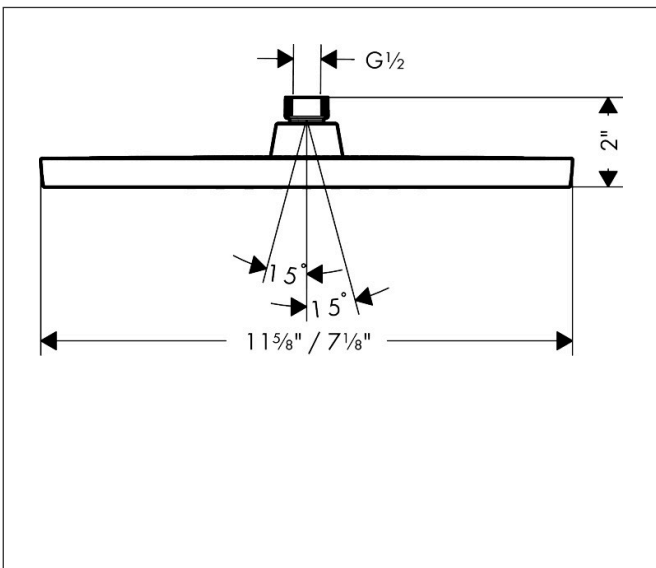

Brand hansgrohe
 Art. Name **Activera Q** Showerhead 290 x 180 1-Jet, 1.75 GPM
 Art. Nr. 28739001
 Surface Chrome
 Pos. 1

Product Picture

Features

- Showerhead size: 11 1/2" x 7"
- Spray type: Rain
- FlexPower: nozzles automatically adjust to water pressure by opening and closing
- QuickClean+: avoid limescale deposits thanks to the elasticity of the nozzles
- Maximum flow rate : 1.75 GPM

Drawing

Technology

Spray Types

Codes / Standards

- WaterSense/IAPMO/7286/Showers
- CEC/California/Watersaving