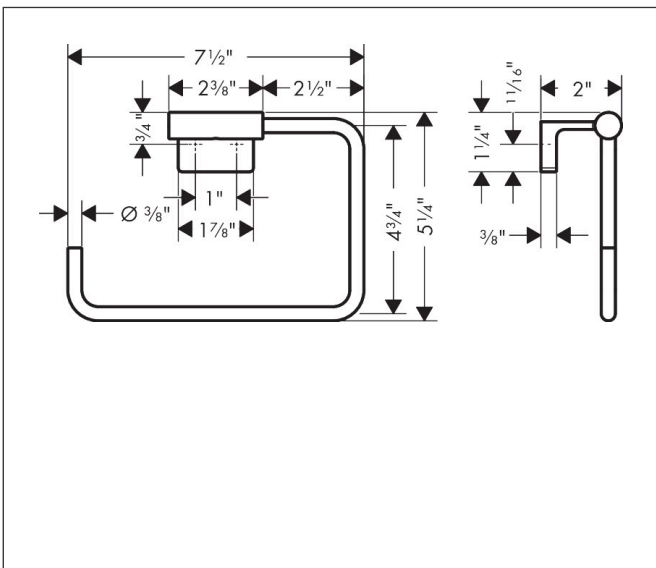

Brand hansgrohe
Art. Name **AddStoris S** Towel Ring
Art. Nr. 41784820
Surface Brushed Nickel
Pos. 1

Product Picture

Features

- Wall-mounted
- Metal
- Swiveling
- With mounting material
- Concealed fastening

Drawing

Technology