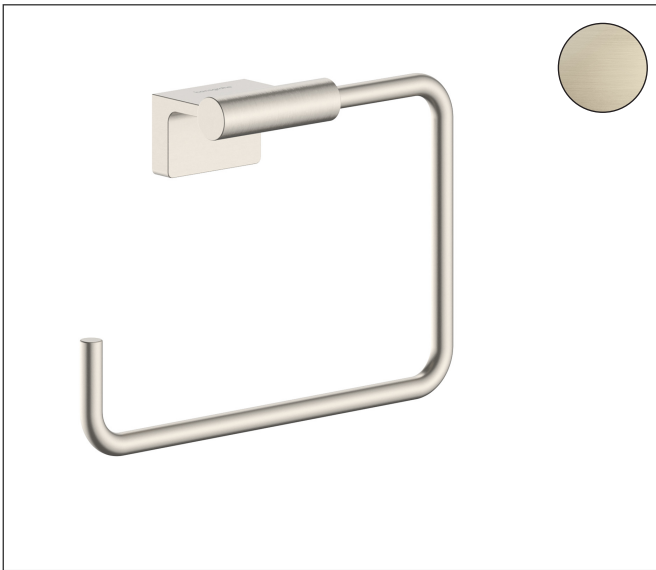

Brand hansgrohe  
 Art. Name **AddStoris S** Towel Ring  
 Art. Nr. 41784820  
 Surface Brushed Nickel  
 Pos. 1

## Product Picture

## Features

- Wall-mounted
- Metal
- Swiveling
- With mounting material
- Concealed fastening