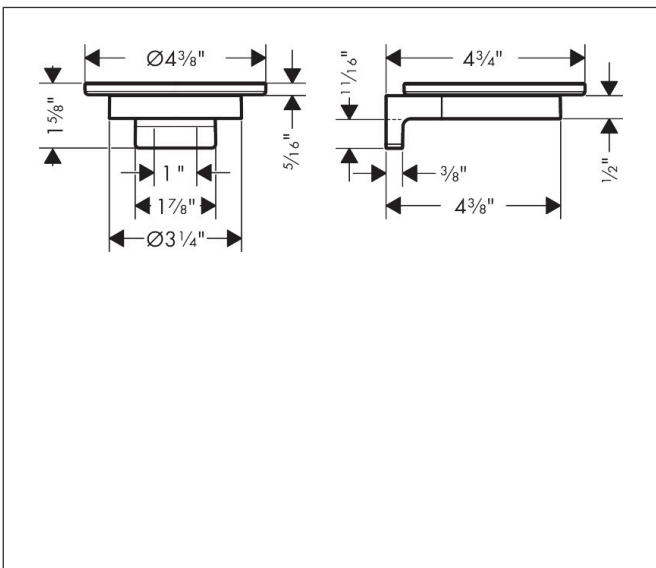

Brand hansgrohe
Art. Name **AddStoris S** Soap Dish
Art. Nr. 41766250
Surface Brushed Gold Optic
Pos. 1

Product Picture

Features

- Wall-mounted
- Recess material: matte glass
- Metal holder
- With mounting material
- Concealed fastening

Drawing

Technology