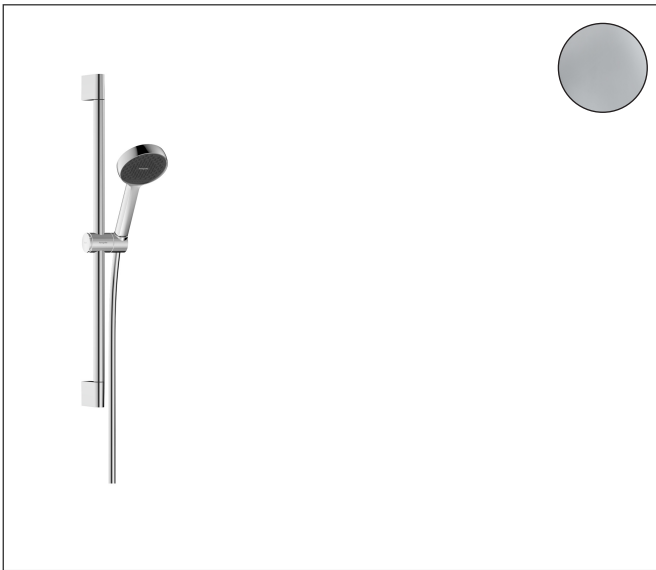

Brand hansgrohe
 Art. Name **Activera S** Wallbar Set 95 1-Jet, 2.5 GPM
 Art. Nr. 28041001
 Surface Chrome
 Pos. 1

Product Picture

Features

- Consists of: slider, wallbar, handshower hose, handshower
- Spray type: Rain
- FlexPower: nozzles automatically adjust to water pressure by opening and closing
- QuickClean+: avoid limescale deposits thanks to the elasticity of the nozzles
- Maximum flow rate : 2.5 GPM
- Slider with locking mechanism
- Profile pipe: round
- Pipe length: 26 3/8"
- Shower bar diameter: 7/8"
- Pivot connector prevents hose from tangling
- Rinsable filter washer

Drawing

Technology

Spray Types