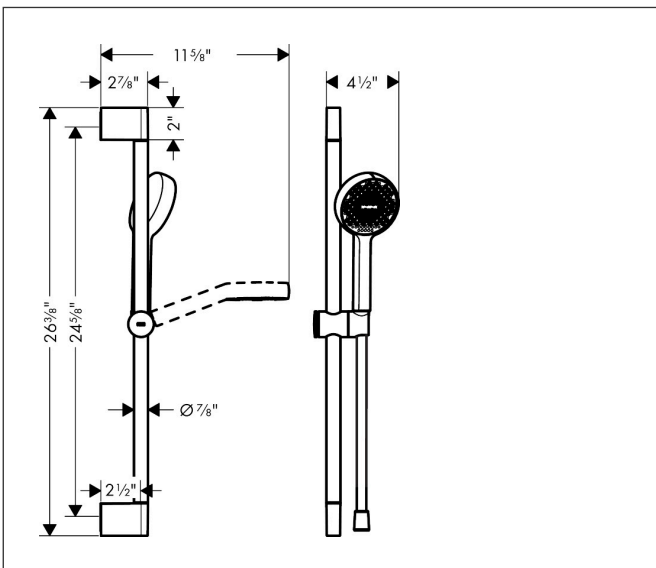

Brand hansgrohe
 Art. Name **Activera S** Wallbar Set 95 1-Jet, 2.5 GPM
 Art. Nr. 28041001
 Surface Chrome
 Pos. 1

Product Picture

Features

- Consists of: slider, wallbar, handshower hose, handshower
- Spray type: Rain
- FlexPower: nozzles automatically adjust to water pressure by opening and closing
- QuickClean+: avoid limescale deposits thanks to the elasticity of the nozzles
- Maximum flow rate : 2.5 GPM
- Slider with locking mechanism
- Profile pipe: round
- Pipe length: 26 3/8"
- Shower bar diameter: 7/8"
- Pivot connector prevents hose from tangling
- Rinsable filter washer

Drawing

Technology

Spray Types