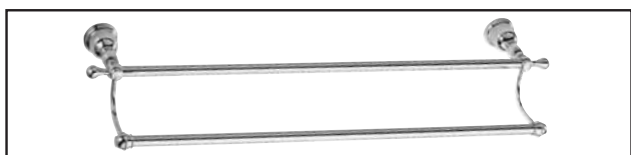

#### Available Finishes

- Chrome
- Antique Copper (AC)
- Brushed Nickel (BN)
- Satin Black (BS)
- Polished Brass (PBV)
- Polished Nickel (PNV)
- Oil Rub Bronze (RB)

D443411 - 18" Towel Bar  
D443421 - 24" Towel Bar