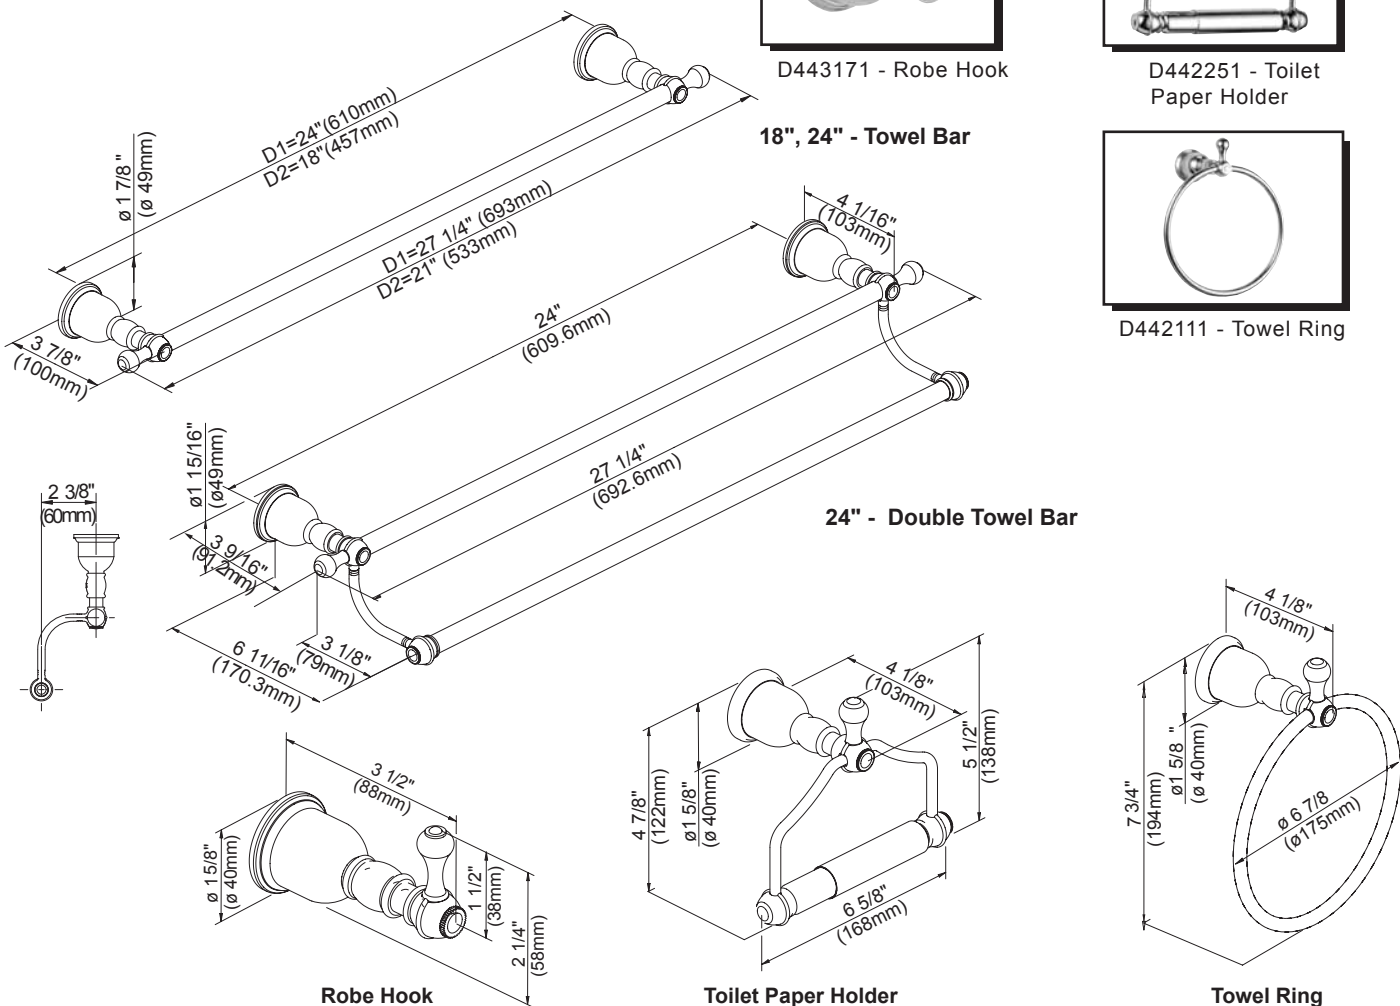

D443611 - 24" Double Towel Bar

D443171 - Robe Hook

D442251 - Toilet Paper Holder

D442111 - Towel Ring

Submittal Information:

Job Name: \_\_\_\_\_  
Contractor: \_\_\_\_\_

Location: \_\_\_\_\_  
Contact #: \_\_\_\_\_