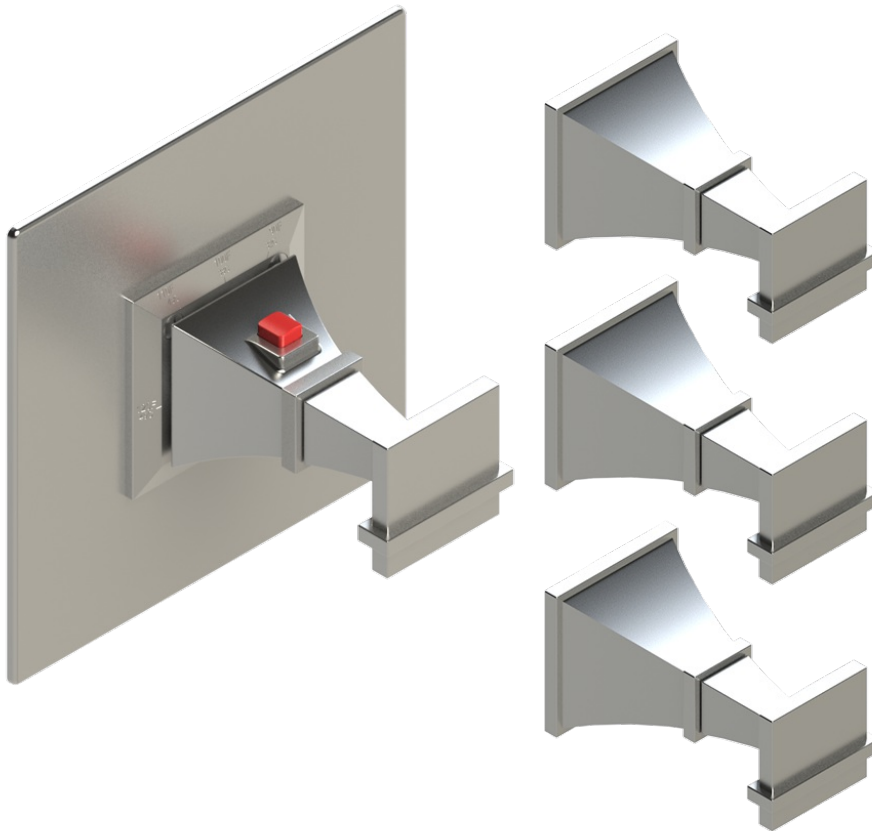

# 4NMLCHCH Specifications

VOLUME CONTROL VALVE TRIM ONLY