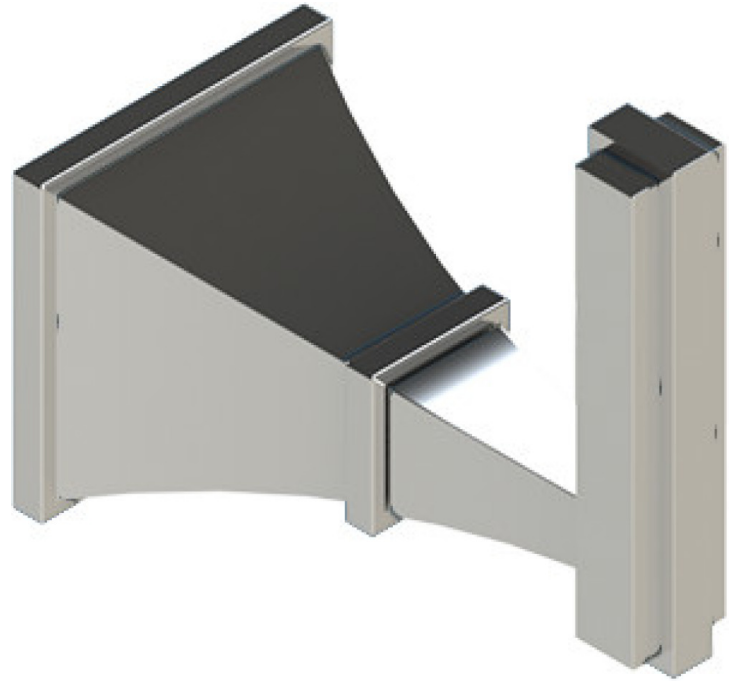

# 4NMLCHCH Specifications

VOLUME CONTROL VALVE TRIM ONLY